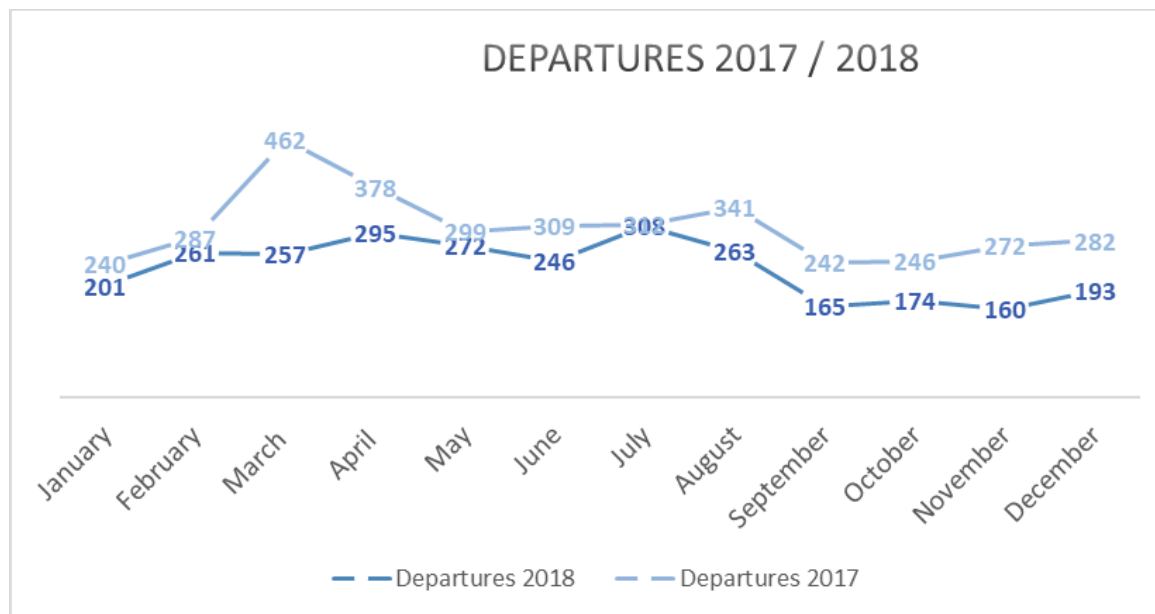

International Organization for Migration (IOM)
The UN Migration Agency

Statistical overview IOM Assisted Voluntary Return and Reintegration from Belgium 2018

Evolution AVR and Reintegration from Belgium: 2006-2018

AVRR per Month	January	February	March	April	May	June	July	August	September	October	November	December
Departures 2018	201	261	257	295	272	246	308	263	165	174	160	193
Departures 2017	240	287	462	378	299	309	312	341	242	246	272	282

Month	Asylum Requests	Voluntary Returns
January	1893	201
February	1757	261
March	1779	257
April	1711	295
May	1791	272
June	1737	246
July	2117	308
August	2368	263
September	2345	165
October	2750	174
November	1942	160
December	1253	193
Grand Total	23443	2795

Top-10 AVRR destination countries	Persons
GEORGIA	160
IRAQ	113
ALBANIA	49
MACEDONIA, THE FORMER YUGOSLAV REPUBLIC OF	36
ARMENIA	34
UKRAINE	29
SERBIA	21
LEBANON	17
PHILIPPINES	17
RUSSIAN FEDERATION	17
OTHER	269
TOTAL	762