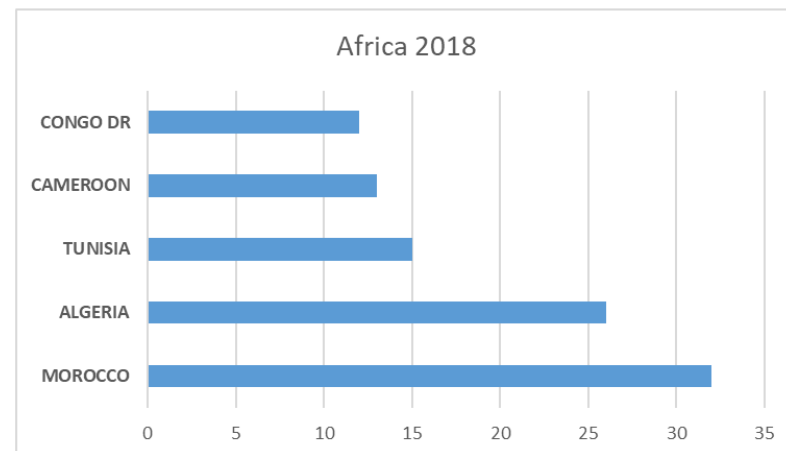

Main destinations Voluntary Returns per Continent 2018

Country Office for Belgium and Luxembourg

10, Rue Montoyerstraat 4th floor • 1000 Brussels • Belgium

Tel: +32.2.287.70.00 • Fax: +32.2.287.70.05 • E-mail: iombrussels@iom.int

Website: belgium.iom.int

Voluntary Returns per Continent 2018

Voluntary Returns per Continent	2018
Africa	213
Asia	911
Europe	1280
Latin America and the Caribbean	391
Northern America	0
Oceania	0
Grand Total	2795

Voluntary Returns per Province in Belgium 2018

Voluntary Returns per Province	2018
Antwerpen	560
Brabant Wallon	49
Brussels City	1432
Hainaut	93
Liège	78
Limburg	152
Luxembourg	81
Namur	57
Oost-Vlaanderen	131
Vlaams-Brabant	66
West-Vlaanderen	96
Grand Total	2795

Country Office for Belgium and Luxembourg

10, Rue Montoyerstraat 4th floor • 1000 Brussels • Belgium
Tel: +32.2.287.70.00 • Fax: +32.2.287.70.05 • E-mail: iombrussels@iom.int
Website: belgium.iom.int