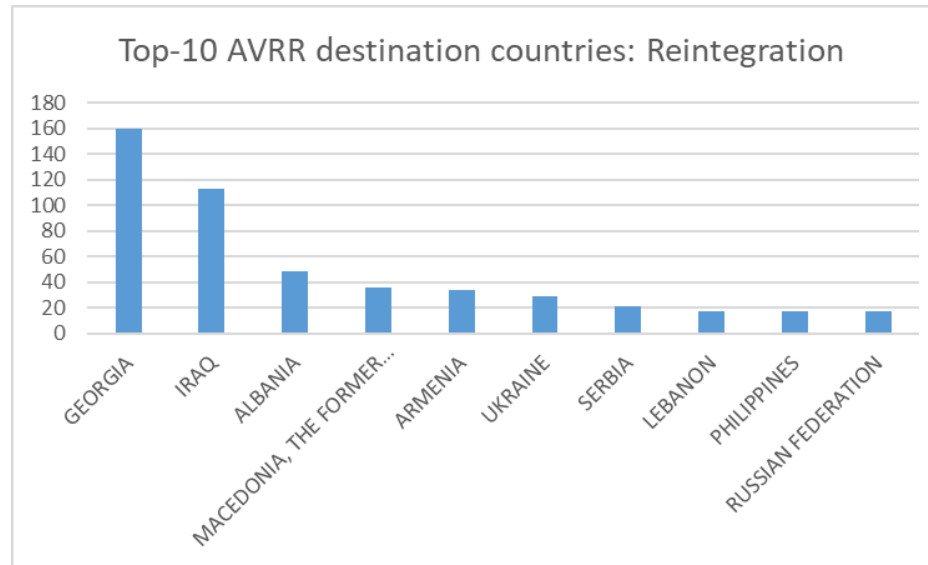

Main trends top-25 destination countries

Top-25 Destination countries 2018 evolution (persons)	2018	2017	Increase/Decrease (absolute)	Increase/Decrease (Relative)
UKRAINE	545	899	-39%	-15%
GEORGIA	430	280	54%	78%
ROMANIA	367	616	-40%	-16%
BRAZIL	329	279	18%	42%
IRAQ	170	376	-55%	-31%
ALBANIA	87	128	-32%	-8%
ARMENIA	73	55	33%	57%
MACEDONIA, THE FORMER YUGOSLAV REPUBLIC OF	61	42	45%	69%
MONGOLIA	58	106	-45%	-21%
RUSSIAN FEDERATION	49	86	-43%	-19%
SLOVAKIA	47	63	-25%	-1%
MOROCCO	32	57	-44%	-20%
SERBIA	29	60	-52%	-28%
INDIA	28	18	56%	80%
LEBANON	27	26	4%	28%
ALGERIA	26	21	24%	48%
KOSOVO UNSCR 1244	20	68	-71%	-47%
PHILIPPINES	17	1	1600%	1624%
BULGARIA	16	19	-16%	8%
AFGHANISTAN	16	57	-72%	-48%
COLOMBIA	15	8	88%	112%
TUNISIA	15	6	150%	174%
TURKEY	15	15	0%	24%
BELARUS	15	15	0%	24%

Voluntary Returns per Continent	2018
Africa	213
Asia	911
Europe	1280
Latin America and the Caribbean	391
Northern America	0
Oceania	0
Grand Total	2795

Voluntary Returns per Province in Belgium 2018

Voluntary Returns per Province	2018
Antwerpen	560
Brabant Wallon	49
Brussels City	1432
Hainaut	93
Liège	78
Limburg	152
Luxembourg	81
Namur	57
Oost-Vlaanderen	131
Vlaams-Brabant	66
West-Vlaanderen	96
Grand Total	2795

Month	Asylum Requests	Voluntary Returns
January	1893	201
February	1757	261
March	1779	257
April	1711	295
May	1791	272
June	1737	246
July	2117	308
August	2368	263
September	2345	165
October	2750	174
November	1942	160
December	1253	193
Grand Total	23443	2795

Top-10 AVRR destination countries	Persons
GEORGIA	160
IRAQ	113
ALBANIA	49
MACEDONIA, THE FORMER YUGOSLAV REPUBLIC OF	36
ARMENIA	34
UKRAINE	29
SERBIA	21
LEBANON	17
PHILIPPINES	17
RUSSIAN FEDERATION	17
OTHER	269
TOTAL	762