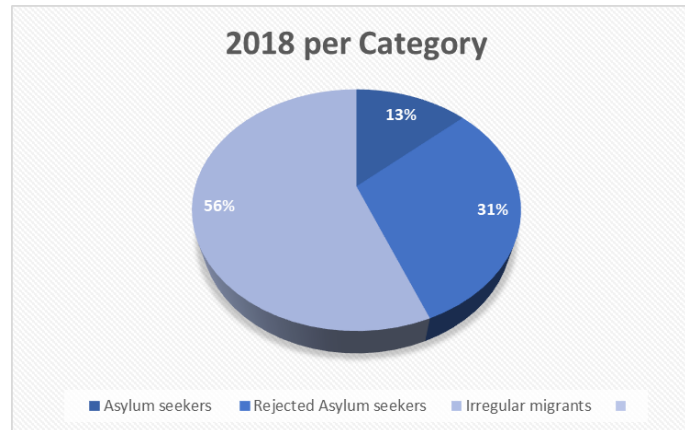

Voluntary Returns per Category, Sex and Family composition 2018

Voluntary Returns per Category	2018
Asylum seekers	374
Rejected Asylum seekers	854
Irregular migrants	1567
Grand Total	2795