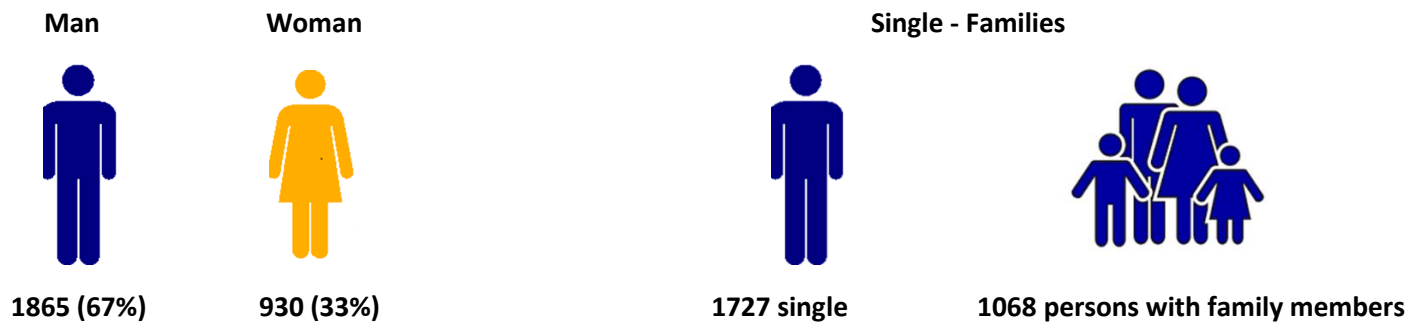

Voluntary Returns per Category, Sex and Family composition 2018

Voluntary Returns per Category	2018
Asylum seekers	374
Rejected Asylum seekers	854
Irregular migrants	1567
Grand Total	2795