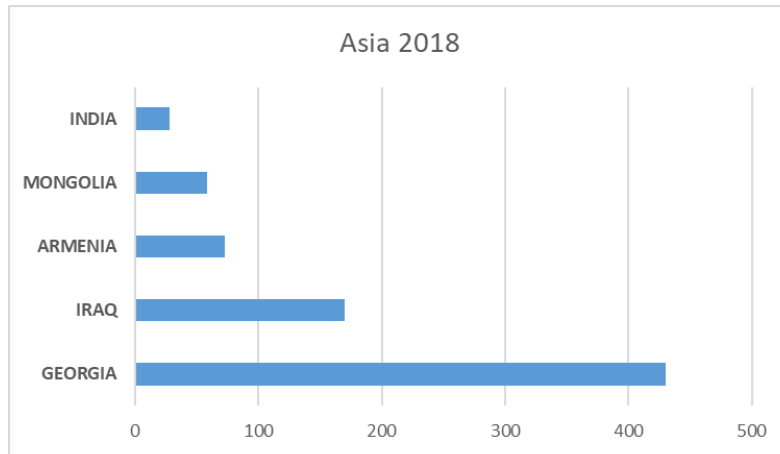

Main destinations Voluntary Returns per Continent 2018

Country Office for Belgium and Luxembourg

10, Rue Montoyerstraat 4th floor • 1000 Brussels • Belgium

Tel: +32.2.287.70.00 • Fax: +32.2.287.70.05 • E-mail: iombrussels@iom.int

Website: belgium.iom.int

Voluntary Returns per Continent 2018

Voluntary Returns per Continent	2018
Africa	213
Asia	911
Europe	1280
Latin America and the Caribbean	391
Northern America	0
Oceania	0
Grand Total	2795

Voluntary Returns per Province in Belgium 2018

Voluntary Returns per Province	2018
Antwerpen	560
Brabant Wallon	49
Brussels City	1432
Hainaut	93
Liège	78
Limburg	152
Luxembourg	81
Namur	57
Oost-Vlaanderen	131
Vlaams-Brabant	66
West-Vlaanderen	96
Grand Total	2795

Country Office for Belgium and Luxembourg

10, Rue Montoyerstraat 4th floor • 1000 Brussels • Belgium
Tel: +32.2.287.70.00 • Fax: +32.2.287.70.05 • E-mail: iombrussels@iom.int
Website: belgium.iom.int