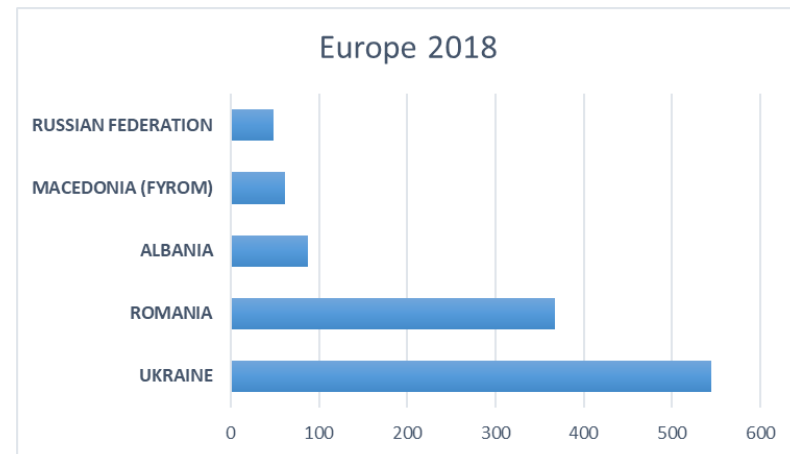

Main destinations Voluntary Returns per Continent 2018

Country Office for Belgium and Luxembourg

10, Rue Montoyerstraat 4th floor • 1000 Brussels • Belgium

Tel: +32.2.287.70.00 • Fax: +32.2.287.70.05 • E-mail: iombrussels@iom.int

Website: belgium.iom.int

Voluntary Returns per Continent 2018

Voluntary Returns per Continent	2018
Africa	213
Asia	911
Europe	1280
Latin America and the Caribbean	391
Northern America	0
Oceania	0
Grand Total	2795

Voluntary Returns per Province in Belgium 2018

Voluntary Returns per Province	2018
Antwerpen	560
Brabant Wallon	49
Brussels City	1432
Hainaut	93
Liège	78
Limburg	152
Luxembourg	81
Namur	57
Oost-Vlaanderen	131
Vlaams-Brabant	66
West-Vlaanderen	96
Grand Total	2795

Country Office for Belgium and Luxembourg

10, Rue Montoyerstraat 4th floor • 1000 Brussels • Belgium
Tel: +32.2.287.70.00 • Fax: +32.2.287.70.05 • E-mail: iombrussels@iom.int
Website: belgium.iom.int