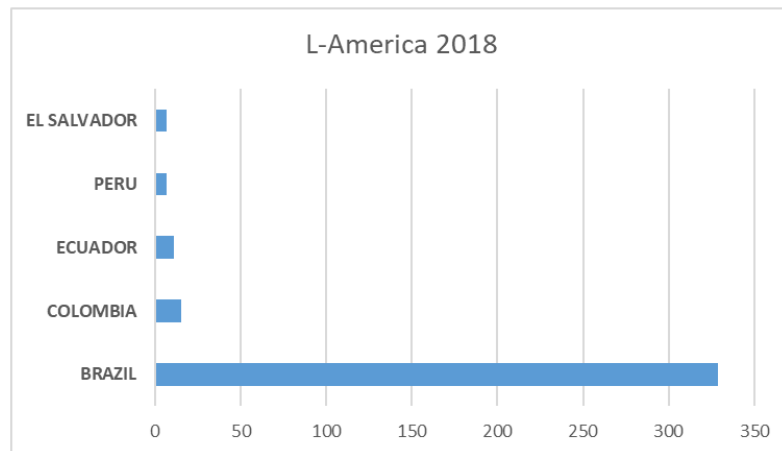

Main destinations Voluntary Returns per Continent 2018

Country Office for Belgium and Luxembourg

10, Rue Montoyerstraat 4th floor • 1000 Brussels • Belgium

Tel: +32.2.287.70.00 • Fax: +32.2.287.70.05 • E-mail: iombrussels@iom.int

Website: belgium.iom.int

Voluntary Returns per Continent 2018

Voluntary Returns per Continent	2018
Africa	213
Asia	911
Europe	1280
Latin America and the Caribbean	391
Northern America	0
Oceania	0
Grand Total	2795

Voluntary Returns per Province in Belgium 2018

Voluntary Returns per Province	2018
Antwerpen	560
Brabant Wallon	49
Brussels City	1432
Hainaut	93
Liège	78
Limburg	152
Luxembourg	81
Namur	57
Oost-Vlaanderen	131
Vlaams-Brabant	66
West-Vlaanderen	96
Grand Total	2795

Country Office for Belgium and Luxembourg

10, Rue Montoyerstraat 4th floor • 1000 Brussels • Belgium
Tel: +32.2.287.70.00 • Fax: +32.2.287.70.05 • E-mail: iombrussels@iom.int
Website: belgium.iom.int