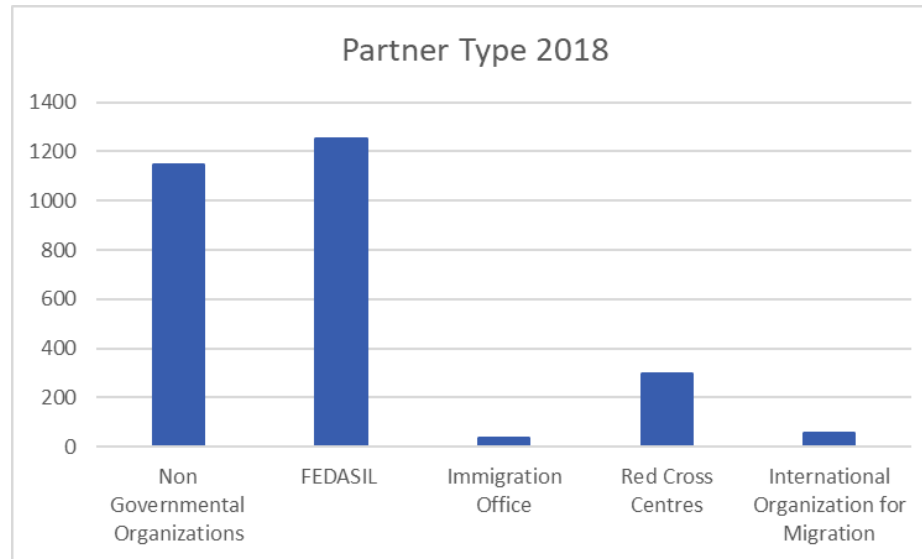

Voluntary Returns per Continent	2018
Africa	213
Asia	911
Europe	1280
Latin America and the Caribbean	391
Northern America	0
Oceania	0
Grand Total	2795

Voluntary Returns per Province in Belgium 2018

Voluntary Returns per Province	2018
Antwerpen	560
Brabant Wallon	49
Brussels City	1432
Hainaut	93
Liège	78
Limburg	152
Luxembourg	81
Namur	57
Oost-Vlaanderen	131
Vlaams-Brabant	66
West-Vlaanderen	96
Grand Total	2795

Country Office for Belgium and Luxembourg

10, Rue Montoyerstraat 4th floor • 1000 Brussels • Belgium
Tel: +32.2.287.70.00 • Fax: +32.2.287.70.05 • E-mail: iombrussels@iom.int
Website: belgium.iom.int

Voluntary Returns per Category, Sex and Family composition 2018

Voluntary Returns per Category	2018
Asylum seekers	374
Rejected Asylum seekers	854
Irregular migrants	1567
Grand Total	2795

Voluntary Returns per Partner Type

Referrals per type of Partner	2018
Non Governmental Organizations	1148
FEDASIL	1254
Immigration Office	37
Red Cross Centres	297
International Organization for Migration	59
Grand Total	2795