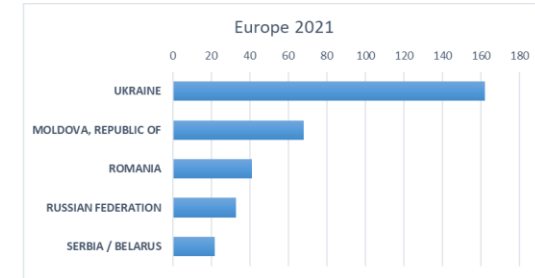

Main destinations Voluntary Returns per Continent 2021:

Voluntary Returns to Asia		2021
MONGOLIA		90
GEORGIA		36
IRAQ		31
AFGHANISTAN		11
IRAN, ISLAMIC REPUBLIC OF		10
Voluntary Returns to Europe		2021
UKRAINE		162
MOLDOVA, REPUBLIC OF		68
ROMANIA		41
RUSSIAN FEDERATION		33
SERBIA / BELARUS		22
Voluntary Returns to Africa		2021
CONGO, THE DEMOCRATIC REPUBLIC OF THE		14
MOROCCO		14
SOMALIA		11
GUINEA		9
RWANDA		8
Voluntary returns to America		2021
EL SALVADOR		168
BRAZIL		158
VENEZUELA, BOLIVARIAN REPUBLIC OF		15
COLOMBIA		10
NICARAGUA		6