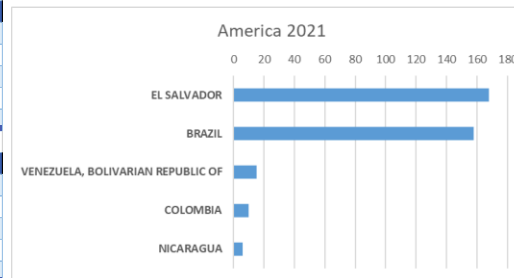

Main destinations Voluntary Returns per Continent 2021:

Voluntary Returns to Asia		2021
MONGOLIA		90
GEORGIA		36
IRAQ		31
AFGHANISTAN		11
IRAN, ISLAMIC REPUBLIC OF		10
Voluntary Returns to Europe		2021
UKRAINE		162
MOLDOVA, REPUBLIC OF		68
ROMANIA		41
RUSSIAN FEDERATION		33
SERBIA / BELARUS		22
Voluntary Returns to Africa		2021
CONGO, THE DEMOCRATIC REPUBLIC OF THE		14
MOROCCO		14
SOMALIA		11
GUINEA		9
RWANDA		8
Voluntary returns to America		2021
EL SALVADOR		168
BRAZIL		158
VENEZUELA, BOLIVARIAN REPUBLIC OF		15
COLOMBIA		10
NICARAGUA		6