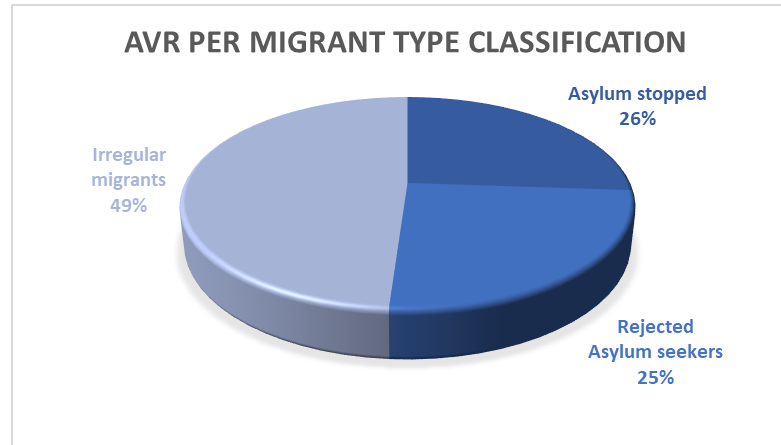

Main destinations Voluntary Returns per Continent 2021:

Voluntary Returns to Asia		2021
MONGOLIA		90
GEORGIA		36
IRAQ		31
AFGHANISTAN		11
IRAN, ISLAMIC REPUBLIC OF		10
Voluntary Returns to Europe		2021
UKRAINE		162
MOLDOVA, REPUBLIC OF		68
ROMANIA		41
RUSSIAN FEDERATION		33
SERBIA / BELARUS		22
Voluntary Returns to Africa		2021
CONGO, THE DEMOCRATIC REPUBLIC OF THE		14
MOROCCO		14
SOMALIA		11
GUINEA		9
RWANDA		8
Voluntary returns to America		2021
EL SALVADOR		168
BRAZIL		158
VENEZUELA, BOLIVARIAN REPUBLIC OF		15
COLOMBIA		10
NICARAGUA		6

International Organization for Migration (IOM)
The UN Migration Agency

Voluntary Returns per Region / Continent 2021

Voluntary Returns per Continent	January	February	March	April	May	June	July	August	2021
Africa	13	23	17	13	10	18	12	13	119
Asia	17	21	37	43	23	17	70	12	240
Europe	31	30	48	47	32	69	89	60	406
Americas	62	49	67	40	69	33	40	24	384
Grand Total	123	123	169	143	134	137	211	109	1149

Voluntary Returns per Province 2021

Voluntary Returns per Province	January	February	March	April	May	June	July	August	2021
Antwerpen	31	13	25	43	31	55	115	19	332
Brabant Wallon	0	3	5	2	4	1	4	0	19
Brussels City	62	49	68	55	55	52	55	40	436
Hainaut	12	8	11	3	16	6	9	9	74
Liège	5	2	23	5	13	8	9	6	71
Limburg	2	10	5	11	4	10	5	9	56
Luxembourg	2	13	3	0	0		2	7	27
Namur	1	3	6	7	3	2	0	5	27
Oost-Vlaanderen	4	12	12	11	2		5	11	57
Vlaams-Brabant	3	9	7	4	5	2	5	3	38
West-Vlaanderen	1	1	4	2	1	1	2	0	12
Grand Total	123	123	169	143	134	137	211	109	1149

Voluntary Returns per Migrant Type classification 2021

Voluntary Returns per Category	January	February	March	April	May	June	July	August	2021
Asylum stopped	24	45	53	53	50	29	25	21	300
Rejected Asylum seekers	33	45	38	22	38	37	35	39	287
Irregular migrants	66	33	78	68	46	71	151	49	562
Grand Total	123	123	169	143	134	137	211	109	1149