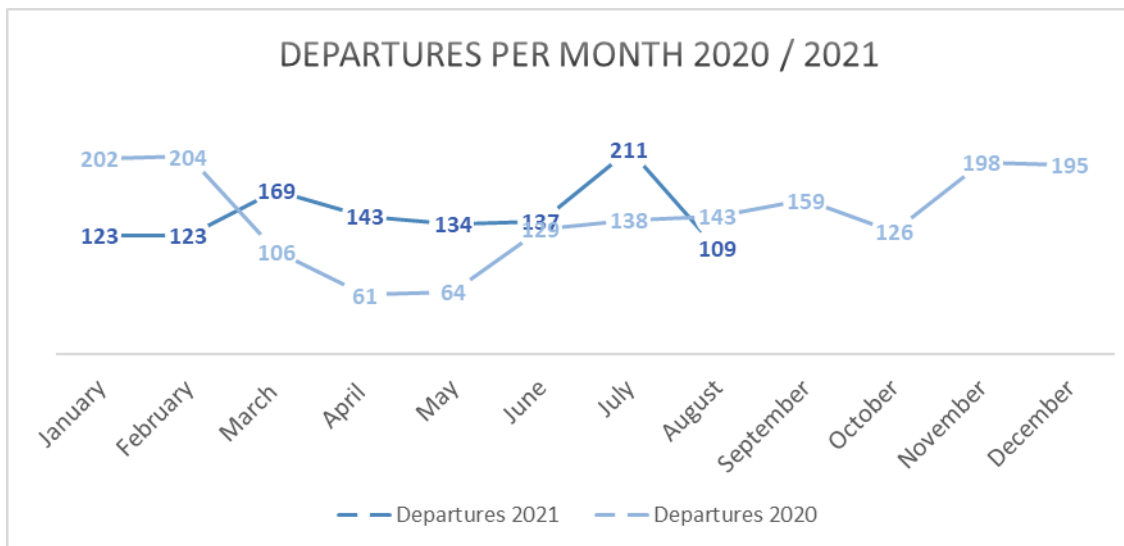

ASSISTED VOLUNTARY RETURN FROM BELGIUM (REAB)

MONTHLY QUANTITATIVE REPORT – AUGUST 2021

109 IOM AVR from Belgium in August.
100% by plane, **0%** by land

54% received a small cash reinstallation grant (EUR 250 adult/EUR 125 child) and **73** persons received transit assistance to reach final destination

1149 IOM AVR from Belgium in 2021 to **78** countries of origin

Number of AVR beneficiaries 2020/2021:¹

¹ The AVR figures refer to the assisted voluntary returns organized via IOM. For a full overview of the voluntary return figures from Belgium, please consult the Fedasil website: <https://www.fedasil.be/en/statistics>