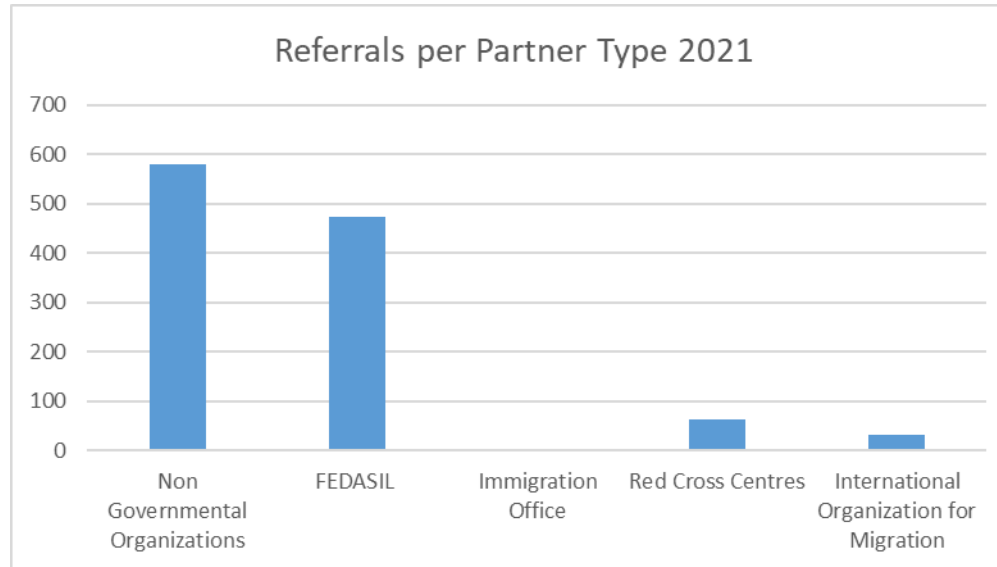

Voluntary Returns per Migrant Type classification 2021

Voluntary Returns per Category	January	February	March	April	May	June	July	August	2021
Asylum stopped	24	45	53	53	50	29	25	21	300
Rejected Asylum seekers	33	45	38	22	38	37	35	39	287
Irregular migrants	66	33	78	68	46	71	151	49	562
Grand Total	123	123	169	143	134	137	211	109	1149

Voluntary Returns per Sex 2021

Female Other Male

Female Indeterminate Male

497 (43%) 0 (0%) 652 (57%)

Voluntary Returns per Family composition 2021

Single vs Families

606 single – 543 with family members

Voluntary Returns per Partner Type 2021

Referrals per type of Partner	January	February	March	April	May	June	July	August	2021
Non Governmental Organizations	72	42	76	66	67	59	148	49	579
FEDASIL	44	58	80	66	62	63	50	51	474
Immigration Office	0	0	0	0	0	0	0	0	0
Red Cross Centres	4	17	8	10	3	11	6	5	64
International Organization for Migration	3	6	5	1	2	4	7	4	32
Grand Total	123	123	169	143	134	137	211	109	1149