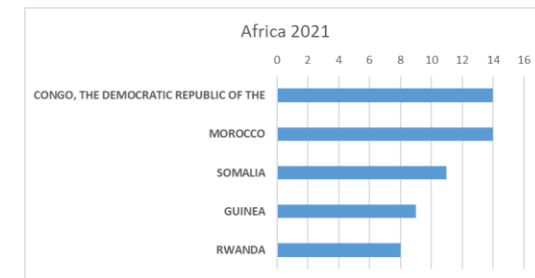

Main destinations Voluntary Returns per Continent 2021:

Voluntary Returns to Asia		2021
MONGOLIA		90
GEORGIA		36
IRAQ		31
AFGHANISTAN		11
IRAN, ISLAMIC REPUBLIC OF		10
Voluntary Returns to Europe		2021
UKRAINE		162
MOLDOVA, REPUBLIC OF		68
ROMANIA		41
RUSSIAN FEDERATION		33
SERBIA / BELARUS		22
Voluntary Returns to Africa		2021
CONGO, THE DEMOCRATIC REPUBLIC OF THE		14
MOROCCO		14
SOMALIA		11
GUINEA		9
RWANDA		8
Voluntary returns to America		2021
EL SALVADOR		168
BRAZIL		158
VENEZUELA, BOLIVARIAN REPUBLIC OF		15
COLOMBIA		10
NICARAGUA		6