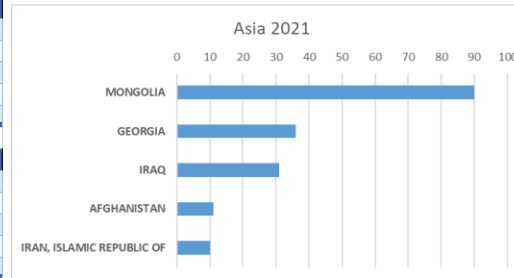

Main destinations Voluntary Returns per Continent 2021:

Voluntary Returns to Asia		2021
MONGOLIA		90
GEORGIA		36
IRAQ		31
AFGHANISTAN		11
IRAN, ISLAMIC REPUBLIC OF		10
Voluntary Returns to Europe		2021
UKRAINE		162
MOLDOVA, REPUBLIC OF		68
ROMANIA		41
RUSSIAN FEDERATION		33
SERBIA / BELARUS		22
Voluntary Returns to Africa		2021
CONGO, THE DEMOCRATIC REPUBLIC OF THE		14
MOROCCO		14
SOMALIA		11
GUINEA		9
RWANDA		8
Voluntary returns to America		2021
EL SALVADOR		168
BRAZIL		158
VENEZUELA, BOLIVARIAN REPUBLIC OF		15
COLOMBIA		10
NICARAGUA		6