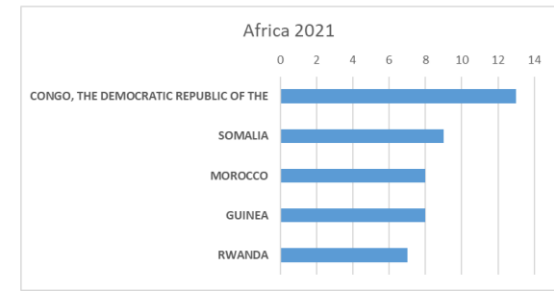

Main destinations Voluntary Returns per Continent 2021:

Voluntary Returns to Asia		2021
MONGOLIA		35
IRAQ		27
GEORGIA		25
AFGHANISTAN		11
IRAN, ISLAMIC REPUBLIC OF		10
Voluntary Returns to Europe		2021
UKRAINE		87
MOLDOVA, REPUBLIC OF		56
RUSSIAN FEDERATION		29
ROMANIA		21
SERBIA		13
Voluntary Returns to Africa		2021
CONGO, THE DEMOCRATIC REPUBLIC OF THE		13
SOMALIA		9
MOROCCO		8
GUINEA		8
RWANDA		7
Voluntary returns to America		2021
BRAZIL		138
EL SALVADOR		134
VENEZUELA, BOLIVARIAN REPUBLIC OF		12
COLOMBIA		10
NICARAGUA		6