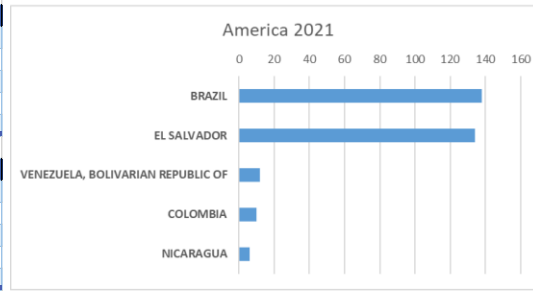

Main destinations Voluntary Returns per Continent 2021:

Voluntary Returns to Asia		2021
MONGOLIA		35
IRAQ		27
GEORGIA		25
AFGHANISTAN		11
IRAN, ISLAMIC REPUBLIC OF		10
Voluntary Returns to Europe		2021
UKRAINE		87
MOLDOVA, REPUBLIC OF		56
RUSSIAN FEDERATION		29
ROMANIA		21
SERBIA		13
Voluntary Returns to Africa		2021
CONGO, THE DEMOCRATIC REPUBLIC OF THE		13
SOMALIA		9
MOROCCO		8
GUINEA		8
RWANDA		7
Voluntary returns to America		2021
BRAZIL		138
EL SALVADOR		134
VENEZUELA, BOLIVARIAN REPUBLIC OF		12
COLOMBIA		10
NICARAGUA		6