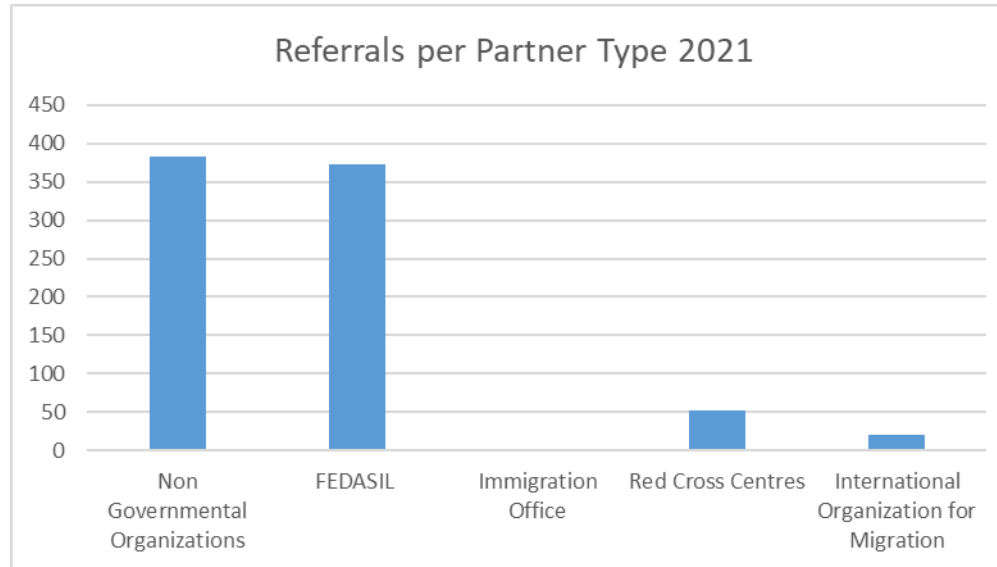

International Organization for Migration (IOM)
The UN Migration Agency

Voluntary Returns per Migrant Type classification 2021

Voluntary Returns per Category	January	February	March	April	May	June	2021
Asylum stopped	24	44	53	53	50	29	253
Rejected Asylum seekers	33	45	38	22	38	37	213
Irregular migrants	66	33	78	68	46	71	362
Grand Total	123	122	169	143	134	137	828

Voluntary Returns per Sex 2021

Female Other Male

Female Indeterminate Male

348 (42%) 0 (0%) 480 (58%)

Voluntary Returns per Family composition 2021

Single vs Families

447 single – 381 with family members

International Organization for Migration (IOM)
The UN Migration Agency

Voluntary Returns per Partner Type 2021

Referrals per type of Partner	January	February	March	April	May	June	2021
Non Governmental Organizations	72	42	76	66	67	59	382
FEDASIL	44	57	80	66	62	63	372
Immigration Office	0	0	0	0	0	0	0
Red Cross Centres	4	17	8	10	3	11	53
International Organization for Migration	3	6	5	1	2	4	21
Grand Total	123	122	169	143	134	137	828