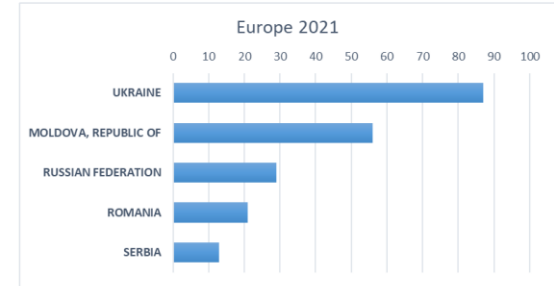

Main destinations Voluntary Returns per Continent 2021:

Voluntary Returns to Asia		2021
MONGOLIA		35
IRAQ		27
GEORGIA		25
AFGHANISTAN		11
IRAN, ISLAMIC REPUBLIC OF		10
Voluntary Returns to Europe		2021
UKRAINE		87
MOLDOVA, REPUBLIC OF		56
RUSSIAN FEDERATION		29
ROMANIA		21
SERBIA		13
Voluntary Returns to Africa		2021
CONGO, THE DEMOCRATIC REPUBLIC OF THE		13
SOMALIA		9
MOROCCO		8
GUINEA		8
RWANDA		7
Voluntary returns to America		2021
BRAZIL		138
EL SALVADOR		134
VENEZUELA, BOLIVARIAN REPUBLIC OF		12
COLOMBIA		10
NICARAGUA		6