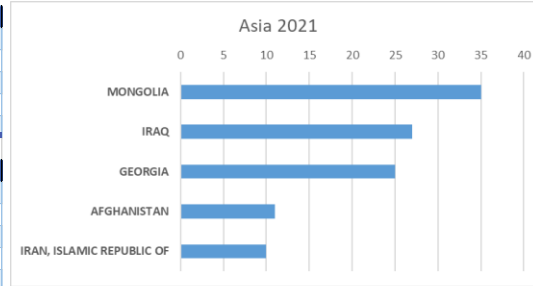

Main destinations Voluntary Returns per Continent 2021:

Voluntary Returns to Asia		2021
MONGOLIA		35
IRAQ		27
GEORGIA		25
AFGHANISTAN		11
IRAN, ISLAMIC REPUBLIC OF		10
Voluntary Returns to Europe		2021
UKRAINE		87
MOLDOVA, REPUBLIC OF		56
RUSSIAN FEDERATION		29
ROMANIA		21
SERBIA		13
Voluntary Returns to Africa		2021
CONGO, THE DEMOCRATIC REPUBLIC OF THE		13
SOMALIA		9
MOROCCO		8
GUINEA		8
RWANDA		7
Voluntary returns to America		2021
BRAZIL		138
EL SALVADOR		134
VENEZUELA, BOLIVARIAN REPUBLIC OF		12
COLOMBIA		10
NICARAGUA		6