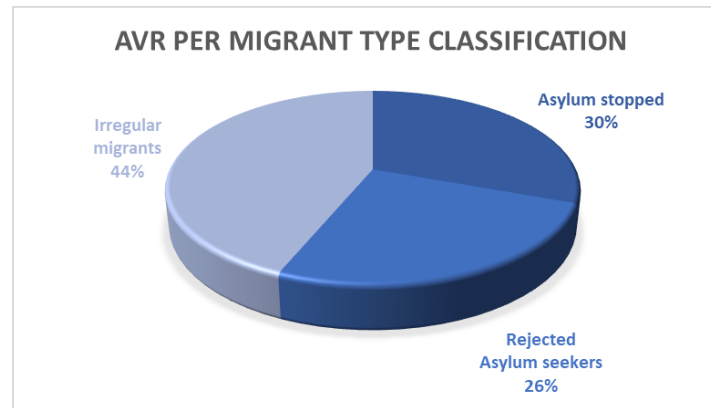

International Organization for Migration (IOM)
The UN Migration Agency

Voluntary Returns per Migrant Type classification 2021

Voluntary Returns per Category	January	February	March	April	May	June	2021
Asylum stopped	24	44	53	53	50	29	253
Rejected Asylum seekers	33	45	38	22	38	37	213
Irregular migrants	66	33	78	68	46	71	362
Grand Total	123	122	169	143	134	137	828