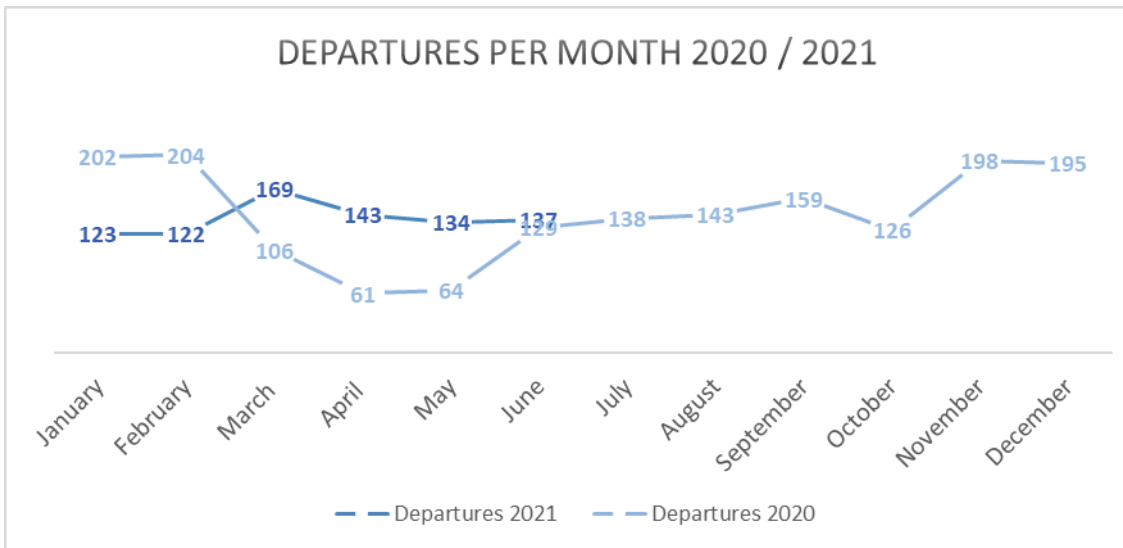

ASSISTED VOLUNTARY RETURN FROM BELGIUM (REAB)

MONTHLY QUANTITATIVE REPORT – JUNE 2021

137 IOM AVR from Belgium in June. **100%** by plane, **0%** by land

41% received a small cash reinstallation grant (EUR 250 adult/EUR 125 child) and **100** persons received transit assistance to reach final destination

828 IOM AVR from Belgium in 2021 to **76** countries of origin

Number of AVR beneficiaries 2020/2021:¹

¹ The AVR figures refer to the assisted voluntary returns organized via IOM. For a full overview of the voluntary return figures from Belgium, please consult the Fedasil website: <https://www.fedasil.be/en/statistics>