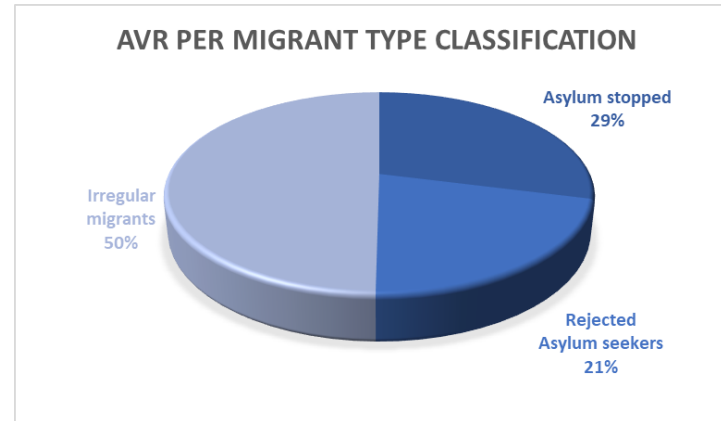

Voluntary Returns per Migrant Type classification 2022

Voluntary Returns per Category	January	February	2022
Asylum stopped	24	40	64
Rejected Asylum seekers	25	22	47
Irregular migrants	33	77	110
Grand Total	82	139	221