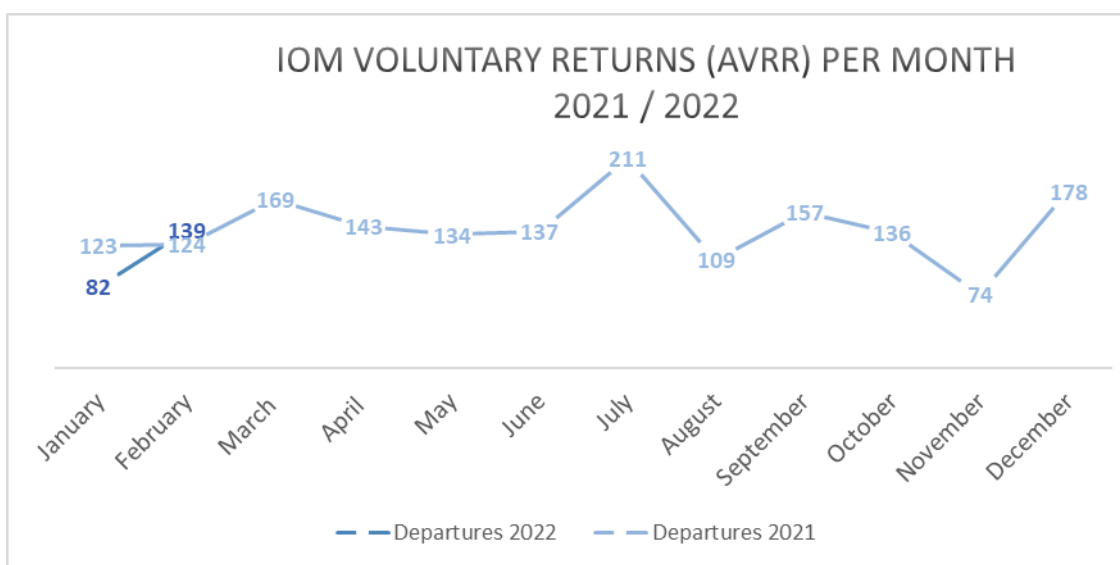

ASSISTED VOLUNTARY RETURN FROM BELGIUM (REAB)

MONTHLY QUANTITATIVE REPORT – FEBRUARY 2022

139 IOM AVR from Belgium in February.

99% by plane, **1%** by land

100% received a small cash reinstallation grant (EUR 350 adult/EUR 175 child or EUR 50 adult/EUR 25 child) and **94** persons received transit assistance to reach final destination

221 IOM AVR from Belgium in 2022 to **41** countries of origin

Number of AVR beneficiaries (IOM voluntary returns) 2021/2022:¹

IOM voluntary returns (AVRR) vs. non-IOM voluntary returns (FAR):²

Month	January	February	Grand total
IOM voluntary returns 2022 (AVRR)	82	139	221
non-IOM voluntary returns 2022 (FAR) with IOM support	11	17	28
Grand total (IOM & non-IOM voluntary returns) 2022	93	156	249