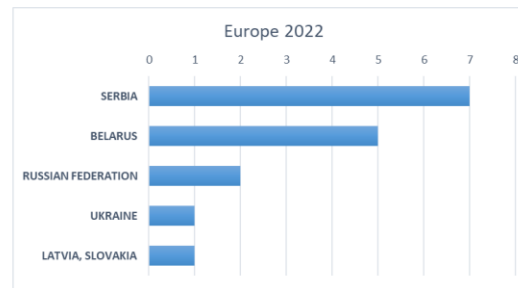

Main destinations IOM Voluntary Returns per Continent 2022:

Voluntary Returns to Asia		2022
MONGOLIA		15
GEORGIA		10
IRAQ		7
PHILIPPINES		5
PAKISTAN, IRAN		2
Voluntary Returns to Europe		2022
SERBIA		7
BELARUS		5
RUSSIAN FEDERATION		2
UKRAINE		1
LATVIA, SLOVAKIA		1
Voluntary Returns to Africa		2022
TUNISIA		5
ALGERIA		3
GHANA		2
NIGERIA		2
BURUNDI, GUINEA		2
Voluntary returns to America		2022
BRAZIL		59
EL SALVADOR		30
COLOMBIA		10
HAITI		2
SURINAME		2