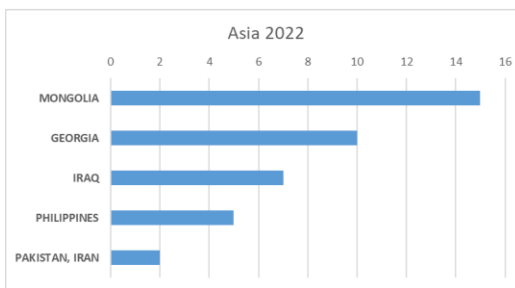

Main destinations IOM Voluntary Returns per Continent 2022:

Voluntary Returns to Asia		2022
MONGOLIA		15
GEORGIA		10
IRAQ		7
PHILIPPINES		5
PAKISTAN, IRAN		2
Voluntary Returns to Europe		2022
SERBIA		7
BELARUS		5
RUSSIAN FEDERATION		2
UKRAINE		1
LATVIA, SLOVAKIA		1
Voluntary Returns to Africa		2022
TUNISIA		5
ALGERIA		3
GHANA		2
NIGERIA		2
BURUNDI, GUINEA		2
Voluntary returns to America		2022
BRAZIL		59
EL SALVADOR		30
COLOMBIA		10
HAITI		2
SURINAME		2