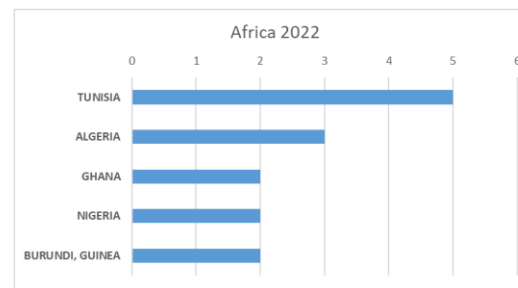

Main destinations IOM Voluntary Returns per Continent 2022:

Voluntary Returns to Asia		2022
MONGOLIA		15
GEORGIA		10
IRAQ		7
PHILIPPINES		5
PAKISTAN, IRAN		2
Voluntary Returns to Europe		2022
SERBIA		7
BELARUS		5
RUSSIAN FEDERATION		2
UKRAINE		1
LATVIA, SLOVAKIA		1
Voluntary Returns to Africa		2022
TUNISIA		5
ALGERIA		3
GHANA		2
NIGERIA		2
BURUNDI, GUINEA		2
Voluntary returns to America		2022
BRAZIL		59
EL SALVADOR		30
COLOMBIA		10
HAITI		2
SURINAME		2