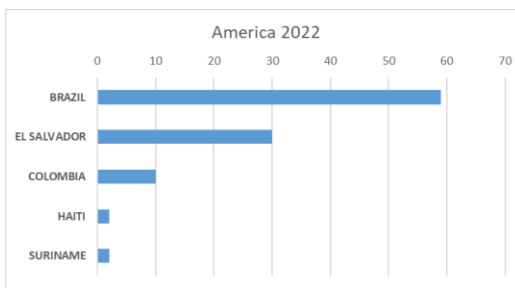

Main destinations IOM Voluntary Returns per Continent 2022:

Voluntary Returns to Asia		2022
MONGOLIA		15
GEORGIA		10
IRAQ		7
PHILIPPINES		5
PAKISTAN, IRAN		2
Voluntary Returns to Europe		2022
SERBIA		7
BELARUS		5
RUSSIAN FEDERATION		2
UKRAINE		1
LATVIA, SLOVAKIA		1
Voluntary Returns to Africa		2022
TUNISIA		5
ALGERIA		3
GHANA		2
NIGERIA		2
BURUNDI, GUINEA		2
Voluntary returns to America		2022
BRAZIL		59
EL SALVADOR		30
COLOMBIA		10
HAITI		2
SURINAME		2