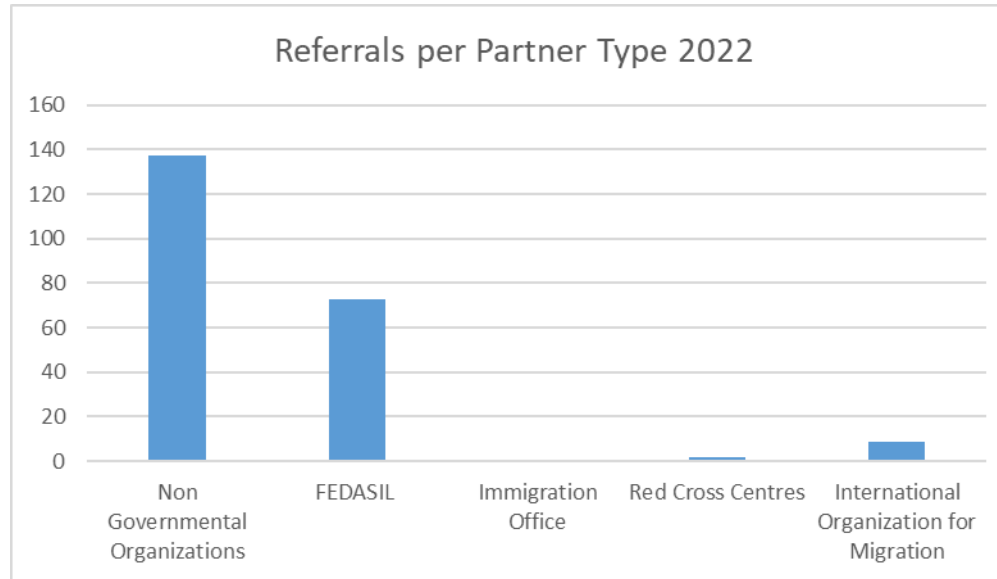

Voluntary Returns per Migrant Type classification 2022

Voluntary Returns per Category	January	February	2022
Asylum stopped	24	40	64
Rejected Asylum seekers	25	22	47
Irregular migrants	33	77	110
Grand Total	82	139	221

Voluntary Returns per Sex 2022

Female Other Male

Female Indeterminate Male

87 (39%) 0 (0%) 134 (61%)

Voluntary Returns per Family composition 2022

Single vs Families

45 single – 37 with family members

Voluntary Returns per Partner Type 2022

Referrals per type of Partner	January	February	2022
Non Governmental Organizations	51	86	137
FEDASIL	28	45	73
Immigration Office	0	0	0
Red Cross Centres	1	1	2
International Organization for Migration	2	7	9
Grand Total	82	139	221