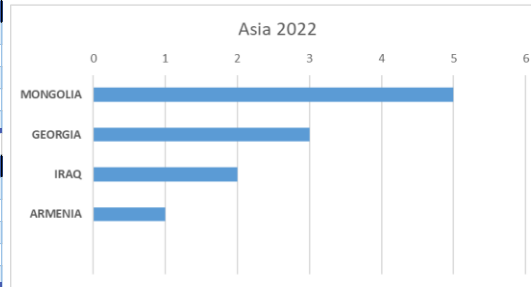

Main destinations IOM Voluntary Returns per Continent 2022:

Voluntary Returns to Asia		2022
MONGOLIA		5
GEORGIA		3
IRAQ		2
ARMENIA		1
Voluntary Returns to Europe		2022
SERBIA		7
BELARUS		5
RUSSIAN FEDERATION		2
UKRAINE		1
LATVIA, SLOVAKIA		1
Voluntary Returns to Africa		2022
TUNISIA		2
NIGERIA		1
CONGO, THE DEMOCRATIC REPUBLIC OF THE		1
EGYPT, GUINEA		1
SENEGAL, NIGER		1
Voluntary returns to America		2022
BRAZIL		21
EL SALVADOR		17
COLOMBIA		7
CANADA		1