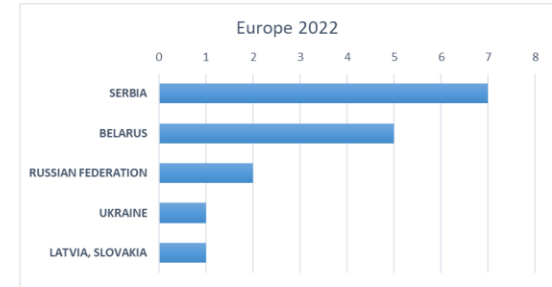

Main destinations IOM Voluntary Returns per Continent 2022:

Voluntary Returns to Asia		2022
MONGOLIA		5
GEORGIA		3
IRAQ		2
ARMENIA		1
Voluntary Returns to Europe		2022
SERBIA		7
BELARUS		5
RUSSIAN FEDERATION		2
UKRAINE		1
LATVIA, SLOVAKIA		1
Voluntary Returns to Africa		2022
TUNISIA		2
NIGERIA		1
CONGO, THE DEMOCRATIC REPUBLIC OF THE		1
EGYPT, GUINEA		1
SENEGAL, NIGER		1
Voluntary returns to America		2022
BRAZIL		21
EL SALVADOR		17
COLOMBIA		7
CANADA		1