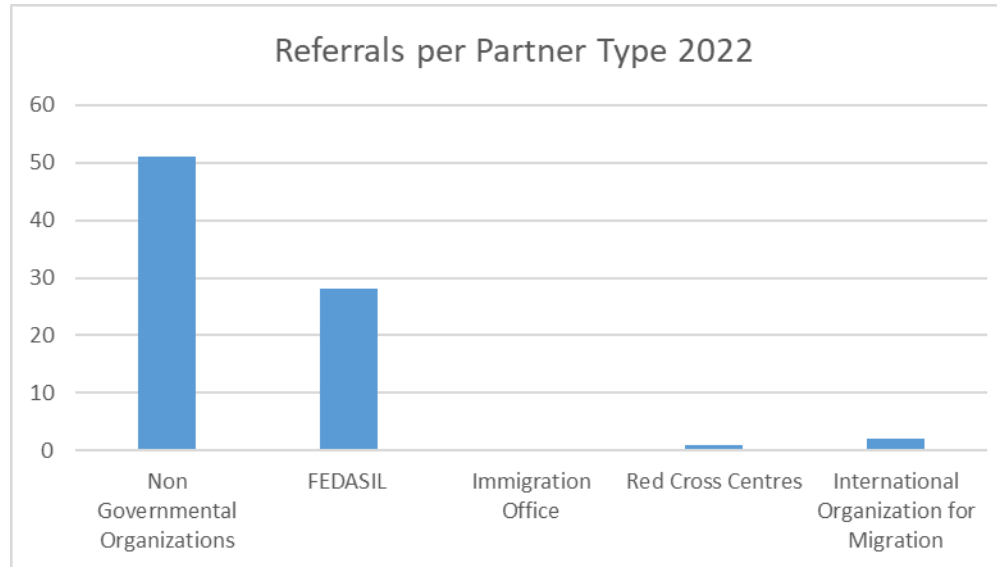

Voluntary Returns per Migrant Type classification 2022

Voluntary Returns per Category	January	2022
Asylum stopped	24	24
Rejected Asylum seekers	25	25
Irregular migrants	33	33
Grand Total	82	82

Voluntary Returns per Sex 2022

Female Other Male

Female Indeterminate Male

33 (40%) 0 (0%) 49 (60%)

Voluntary Returns per Family composition 2022

Single vs Families

45 single – 37 with family members

International Organization for Migration (IOM)
The UN Migration Agency

Voluntary Returns per Partner Type 2022

Referrals per type of Partner	January	2022
Non Governmental Organizations	51	51
FEDASIL	28	28
Immigration Office	0	0
Red Cross Centres	1	1
International Organization for Migration	2	2
Grand Total	82	82