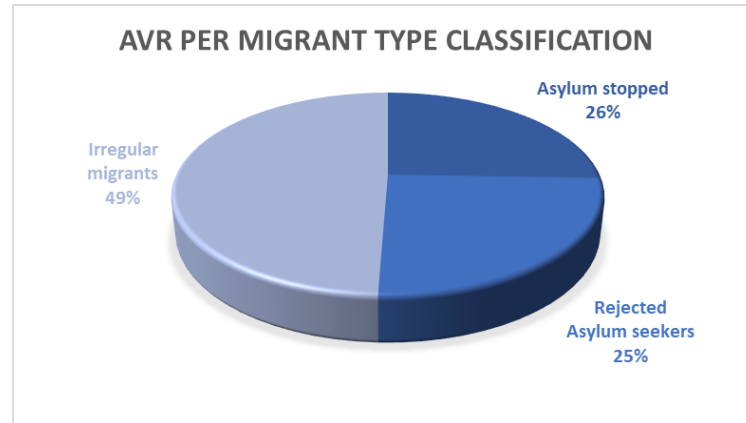

Voluntary Returns per Migrant Type classification 2022

Voluntary Returns per Category	January	2022
Asylum stopped	24	24
Rejected Asylum seekers	25	25
Irregular migrants	33	33
Grand Total	82	82