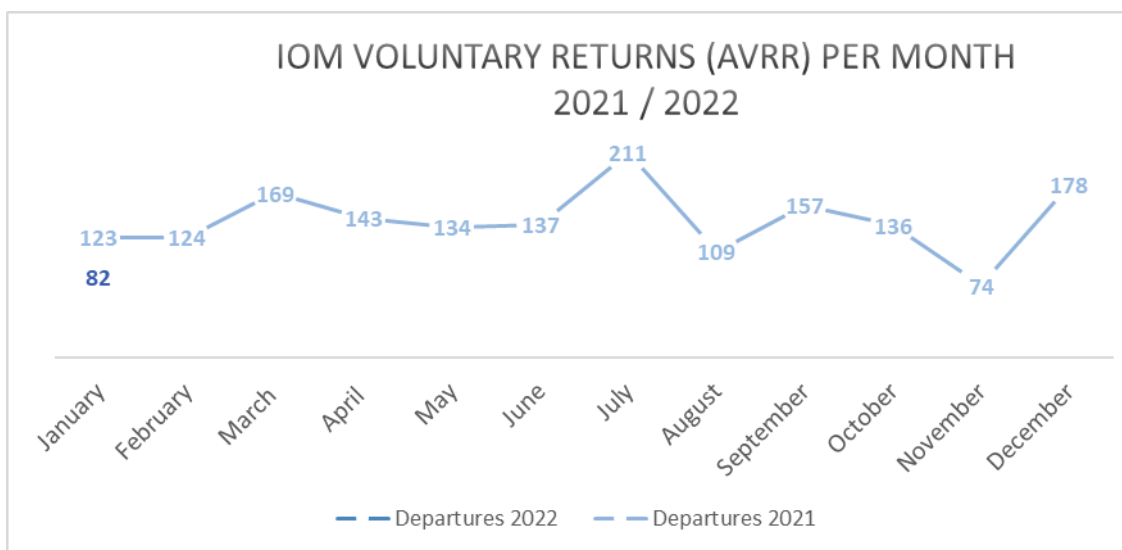

ASSISTED VOLUNTARY RETURN FROM BELGIUM (REAB)

MONTHLY QUANTITATIVE REPORT – JANUARY 2022

82 IOM AVR from Belgium in January.
100% by plane, **0%** by land

98% received a small cash reinstallation grant (EUR 350 adult/EUR 175 child or EUR 50 adult/EUR 25 child) and **38** persons received transit assistance to reach final destination

82 IOM AVR from Belgium in 2022 to **27** countries of origin

Number of AVR beneficiaries (IOM voluntary returns) 2020/2021:¹

IOM voluntary returns (AVRR) vs. non-IOM voluntary returns (FAR):²

Month	January	Grand total
IOM voluntary returns 2022 (AVRR)	82	82
non-IOM voluntary returns 2022 (FAR)	11	11
Grand total (IOM & non-IOM voluntary returns) 2022	93	93