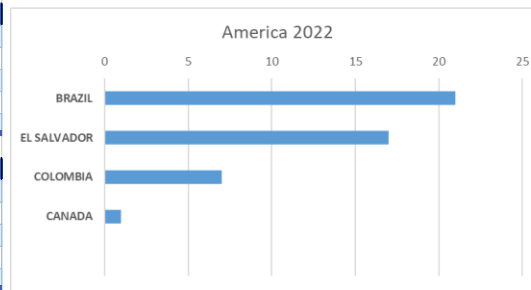

Main destinations IOM Voluntary Returns per Continent 2022:

Voluntary Returns to Asia		2022
MONGOLIA		5
GEORGIA		3
IRAQ		2
ARMENIA		1
Voluntary Returns to Europe		2022
SERBIA		7
BELARUS		5
RUSSIAN FEDERATION		2
UKRAINE		1
LATVIA, SLOVAKIA		1
Voluntary Returns to Africa		2022
TUNISIA		2
NIGERIA		1
CONGO, THE DEMOCRATIC REPUBLIC OF THE		1
EGYPT, GUINEA		1
SENEGAL, NIGER		1
Voluntary returns to America		2022
BRAZIL		21
EL SALVADOR		17
COLOMBIA		7
CANADA		1