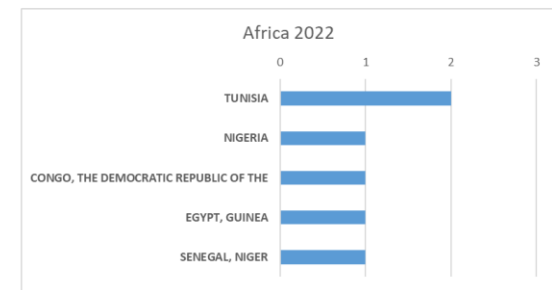

Main destinations IOM Voluntary Returns per Continent 2022:

Voluntary Returns to Asia		2022
MONGOLIA		5
GEORGIA		3
IRAQ		2
ARMENIA		1
Voluntary Returns to Europe		2022
SERBIA		7
BELARUS		5
RUSSIAN FEDERATION		2
UKRAINE		1
LATVIA, SLOVAKIA		1
Voluntary Returns to Africa		2022
TUNISIA		2
NIGERIA		1
CONGO, THE DEMOCRATIC REPUBLIC OF THE		1
EGYPT, GUINEA		1
SENEGAL, NIGER		1
Voluntary returns to America		2022
BRAZIL		21
EL SALVADOR		17
COLOMBIA		7
CANADA		1