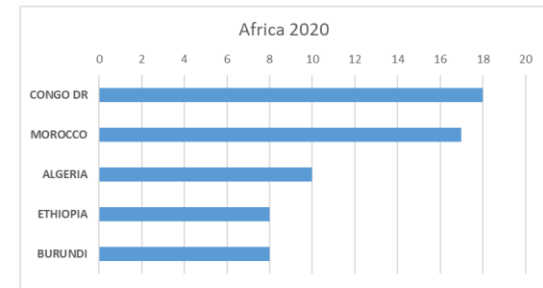

Main destinations Voluntary Returns per Continent 2020:

Voluntary Returns to Asia		2020
GEORGIA		93
MONGOLIA		77
AFGHANISTAN		30
IRAN (THE ISLAMIC REPUBLIC OF)		23
IRAQ		23
Voluntary Returns to Europe		2020
ROMANIA		77
UKRAINE		74
BELARUS		59
RUSSIAN FEDERATION		51
ALBANIA		46
Voluntary Returns to Africa		2020
CONGO DR		18
MOROCCO		17
ALGERIA		10
ETHIOPIA		8
BURUNDI		8
Voluntary returns to Latin-America		2020
BRAZIL		440
EL SALVADOR		96
COLOMBIA		55
PERU		21
VENEZUELA (BOLIVARIAN REPUBLIC OF)		6