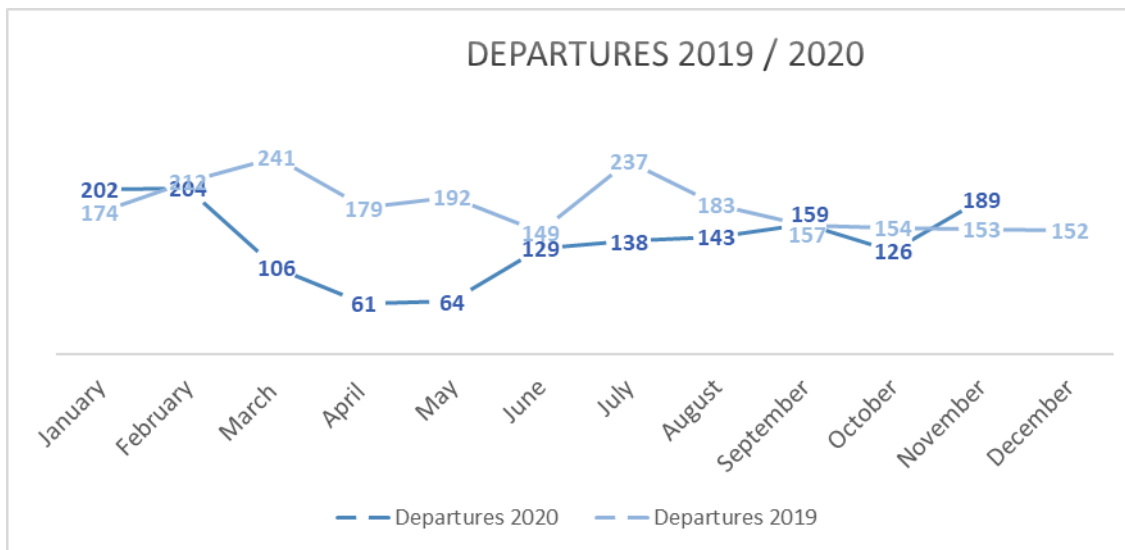

ASSISTED VOLUNTARY RETURN FROM BELGIUM (REAB)

MONTHLY QUANTITATIVE REPORT – NOVEMBER 2020

198 IOM AVR from Belgium in November.
100% by plane, **0%** by land

26% received a small cash reinstallation grant (EUR 250 adult/EUR 125 child) and **95** persons received transit assistance to reach final destination

1530 IOM AVR from Belgium in 2020 to **85** countries of origin

Number of AVR beneficiaries 2019/2020:¹

¹ The AVR figures refer to the assisted voluntary returns organized via IOM. For a full overview of the voluntary return figures from Belgium, please consult the Fedasil website: <https://www.fedasil.be/en/statistics>

Total Voluntary Returns – November:

Countries or areas/places of return	November		Total Departures 2020	Total Registrations 2020
	Departed	Registered		
AFGHANISTAN	3	2	30	36
ALBANIA	5		46	85
ALGERIA			10	20
ANGOLA		1	1	5
ARGENTINA			2	0
ARMENIA		2	12	19
AUSTRALIA			0	0
AZERBAIJAN		2	3	6
BANGLADESH		1	1	4
BARBADOS			0	0
BELARUS			59	55
BENIN	2	1	3	4
BHUTAN			0	0
BOLIVIA (THE PLURINATIONAL STATE OF)			0	0
BOSNIA AND HERZEGOVINA			2	14
BOTSWANA			0	0
BRAZIL	39	56	440	599
BULGARIA			13	17
BURKINA FASO		1	3	4
BURUNDI	1		8	9
CAMBODIA			0	0
CAMEROON	1	3	5	11
CANADA			0	0
CABO VERDE			0	0
CENTRAL AFRICAN REPUBLIC			0	0
CHAD			0	1
CHILE			5	11
CHINA	1		3	8
COLOMBIA	10	13	55	75
CONGO (Brazzaville)			0	1
CONGO, DEMOCRATIC REPUBLIC OF	2	2	18	35
COSTA RICA			0	0
CÔTE D'IVOIRE			2	1
CROATIA			1	3
CUBA		1	0	2
CURACAO			0	0
CYPRUS			1	1
CZECHIA			4	5
DJIBOUTI			4	5
DOMINICAN REPUBLIC			1	1
ECUADOR	1	3	2	5
EGYPT		1	5	10
EL SALVADOR	77	40	96	152
EQUATORIAL GUINEA			0	0
ERITREA			0	4
ESTONIA			0	0
ETHIOPIA			8	17
GABON			2	2
GAMBIA		1	0	2
GEORGIA	4	7	93	109