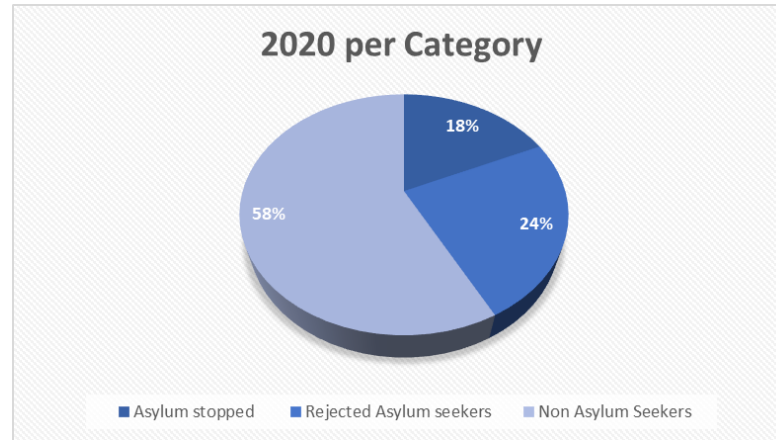

Voluntary Returns per Category 2020

Voluntary Returns per Category	January	February	March	April	May	June	July	August	September	October	November	2020
Asylum stopped	31	26	14	1	4	22	20	16	43	25	76	278
Rejected Asylum seekers	67	54	20	13	10	28	35	34	38	24	46	369
Non Asylum Seekers	104	124	72	47	50	79	83	93	78	77	76	883
Grand Total	202	204	106	61	64	129	138	143	159	126	198	1530