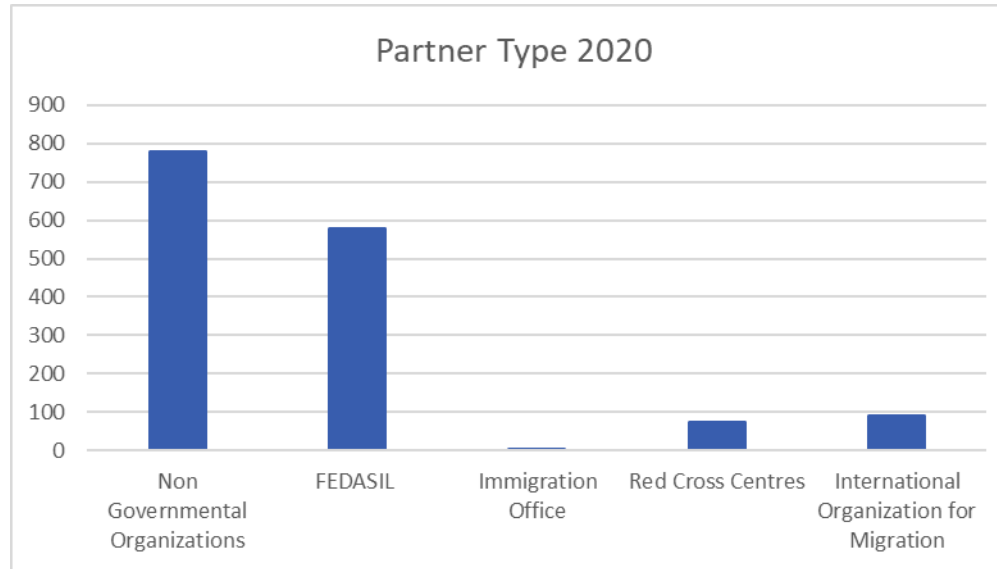

Voluntary Returns per Category 2020

Voluntary Returns per Category	January	February	March	April	May	June	July	August	September	October	November	2020
Asylum stopped	31	26	14	1	4	22	20	16	43	25	76	278
Rejected Asylum seekers	67	54	20	13	10	28	35	34	38	24	46	369
Non Asylum Seekers	104	124	72	47	50	79	83	93	78	77	76	883
Grand Total	202	204	106	61	64	129	138	143	159	126	198	1530

Voluntary Returns per Sex 2020

Female Other Male

536 (35%) 0 (0%) 994 (65%)

Voluntary Returns per Family composition 2020

Single vs Families

667 single – 665 with family members

Voluntary Returns per Partner Type 2020

Referrals per type of Partner	January	February	March	April	May	June	July	August	September	October	November	2020
Non Governmental Organizations	90	126	67	19	37	61	63	85	80	75	74	777
FEDASIL	103	61	35	25	13	49	48	45	67	39	94	579
Immigration Office	0	2	1	0	1	0	0	1	0	0	0	5
Red Cross Centres	7	8	1	0	5	5	10	6	10	7	17	76
International Organization for Migration	2	7	2	17	8	14	17	6	2	5	13	93
Grand Total	202	204	106	61	64	129	138	143	159	126	198	1530