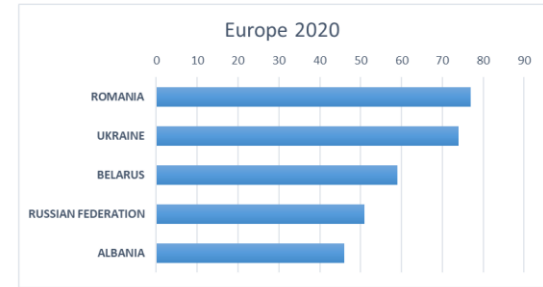

Main destinations Voluntary Returns per Continent 2020:

Voluntary Returns to Asia		2020
GEORGIA		93
MONGOLIA		77
AFGHANISTAN		30
IRAN (THE ISLAMIC REPUBLIC OF)		23
IRAQ		23
Voluntary Returns to Europe		2020
ROMANIA		77
UKRAINE		74
BELARUS		59
RUSSIAN FEDERATION		51
ALBANIA		46
Voluntary Returns to Africa		2020
CONGO DR		18
MOROCCO		17
ALGERIA		10
ETHIOPIA		8
BURUNDI		8
Voluntary returns to Latin-America		2020
BRAZIL		440
EL SALVADOR		96
COLOMBIA		55
PERU		21
VENEZUELA (BOLIVARIAN REPUBLIC OF)		6