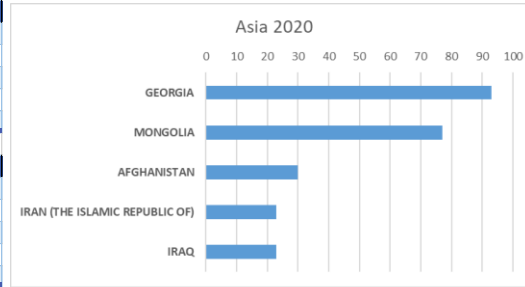

Main destinations Voluntary Returns per Continent 2020:

Voluntary Returns to Asia		2020
GEORGIA		93
MONGOLIA		77
AFGHANISTAN		30
IRAN (THE ISLAMIC REPUBLIC OF)		23
IRAQ		23
Voluntary Returns to Europe		2020
ROMANIA		77
UKRAINE		74
BELARUS		59
RUSSIAN FEDERATION		51
ALBANIA		46
Voluntary Returns to Africa		2020
CONGO DR		18
MOROCCO		17
ALGERIA		10
ETHIOPIA		8
BURUNDI		8
Voluntary returns to Latin-America		2020
BRAZIL		440
EL SALVADOR		96
COLOMBIA		55
PERU		21
VENEZUELA (BOLIVARIAN REPUBLIC OF)		6