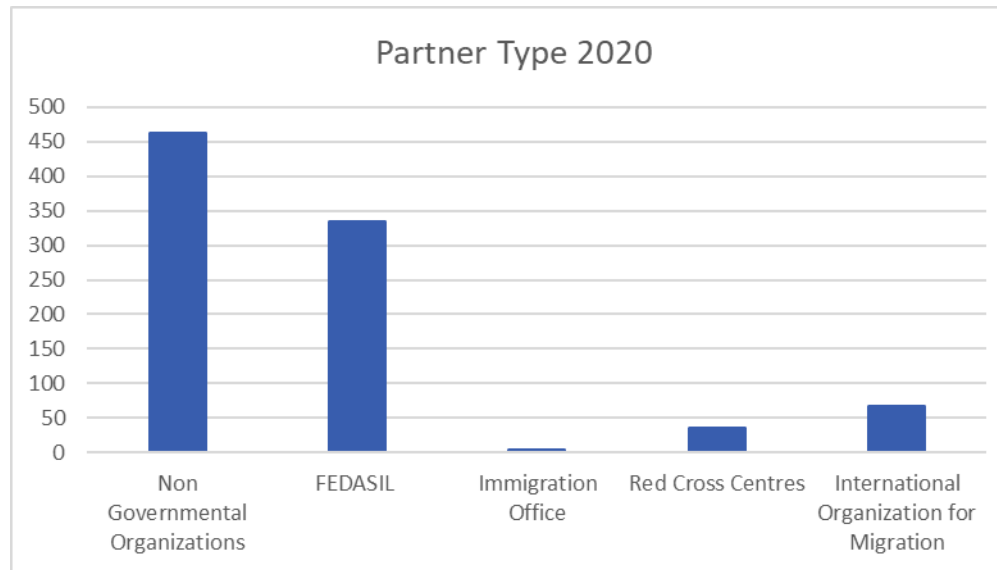

Voluntary Returns per Sex 2020

Voluntary Returns per Family composition 2020

International Organization for Migration (IOM)
The UN Migration Agency

Voluntary Returns per Partner Type 2020

Referrals per type of Partner	January	February	March	April	May	June	July	2020
Non Governmental Organizations	90	126	67	19	37	61	63	463
FEDASIL	103	61	35	25	13	49	48	334
Immigration Office	0	2	1	0	1	0	0	4
Red Cross Centres	7	8	1	0	5	5	10	36
International Organization for Migration	2	7	2	17	8	14	17	67
Grand Total	202	204	106	61	64	129	138	904

International Organization for Migration (IOM)
The UN Migration Agency

Voluntary Returns / Asylum Requests 2020

Month	Asylum Requests	Voluntary Returns
January	2739	202
February	1990	204
March	1116	106
April	236	61
May	389	64
June	623	129
July	820	138
August		
September		
October		
November		
December		
Grand Total	7913	904