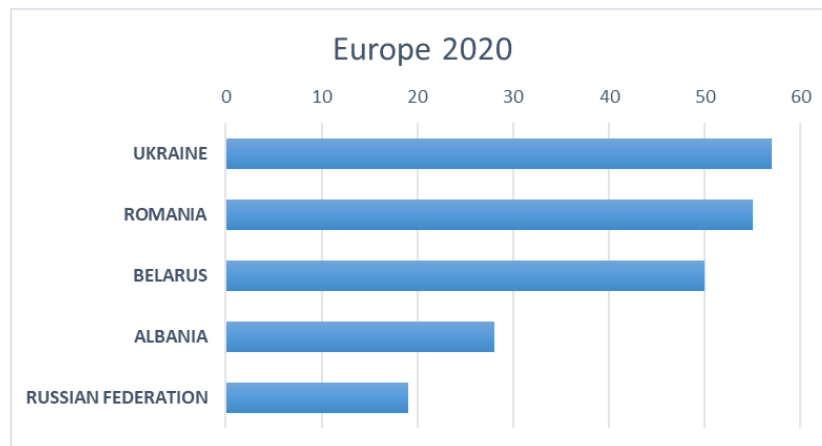

Main destinations Voluntary Returns per Continent 2020:

International Organization for Migration (IOM)
The UN Migration Agency

Voluntary Returns per Region / Continent 2020

Voluntary Returns per Continent	January	February	March	April	May	June	July	2020
Africa	16	23	10	0	0	1	12	62
Asia	64	38	19	22	6	8	17	174
Europe	62	64	30	9	20	53	55	293
Latin America and the Caribbean	60	79	47	30	38	67	54	375
Northern America	0	0	0	0	0	0	0	0
Oceania	0	0	0	0	0	0	0	0
Grand Total	202	204	106	61	64	129	138	904

Voluntary Returns per Province 2020

Voluntary Returns per Province	January	February	March	April	May	June	July	2020
Antwerpen	35	35	8	14	2	10	18	122
Brabant Wallon	4	0	0	1	0	0	2	7
Brussels City	87	124	77	38	48	81	77	532
Hainaut	22	1	3	2	1	7	16	52
Liège	3	10	2	4	4	1	2	26
Limburg	16	6	1	0	0	4	0	27
Luxembourg	6	7	0	0	1	3	9	26
Namur	6	7	2	0	0	0	0	15
Oost-Vlaanderen	16	9	4	2	2	5	7	45
Vlaams-Brabant	4	4	4	0	6	5	1	24
West-Vlaanderen	3	1	5	0	0	13	6	28
Grand Total	202	204	106	61	64	129	138	904