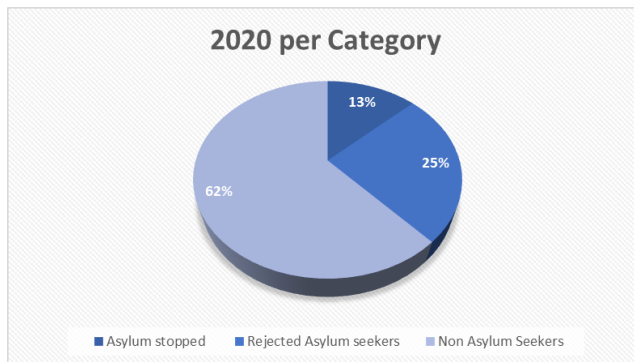

Voluntary Returns per Category 2020