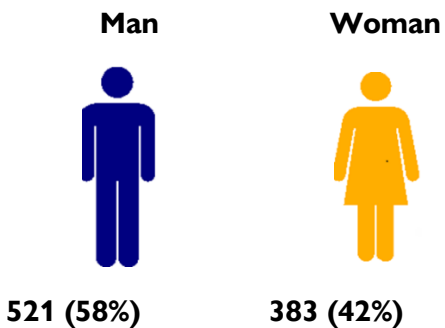

Voluntary Returns per Sex 2020