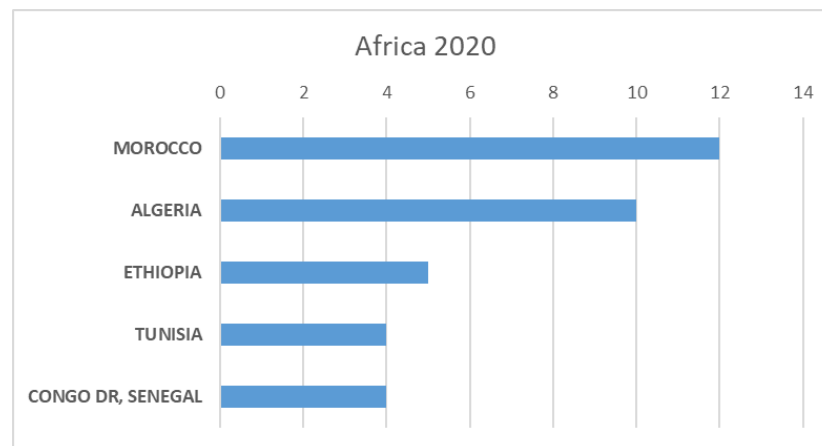

Main destinations Voluntary Returns per Continent 2020:

International Organization for Migration (IOM)
The UN Migration Agency

Voluntary Returns per Region / Continent 2020

Voluntary Returns per Continent	January	February	March	April	May	June	July	2020
Africa	16	23	10	0	0	1	12	62
Asia	64	38	19	22	6	8	17	174
Europe	62	64	30	9	20	53	55	293
Latin America and the Caribbean	60	79	47	30	38	67	54	375
Northern America	0	0	0	0	0	0	0	0
Oceania	0	0	0	0	0	0	0	0
Grand Total	202	204	106	61	64	129	138	904

Voluntary Returns per Province 2020

Voluntary Returns per Province	January	February	March	April	May	June	July	2020
Antwerpen	35	35	8	14	2	10	18	122
Brabant Wallon	4	0	0	1	0	0	2	7
Brussels City	87	124	77	38	48	81	77	532
Hainaut	22	1	3	2	1	7	16	52
Liège	3	10	2	4	4	1	2	26
Limburg	16	6	1	0	0	4	0	27
Luxembourg	6	7	0	0	1	3	9	26
Namur	6	7	2	0	0	0	0	15
Oost-Vlaanderen	16	9	4	2	2	5	7	45
Vlaams-Brabant	4	4	4	0	6	5	1	24
West-Vlaanderen	3	1	5	0	0	13	6	28
Grand Total	202	204	106	61	64	129	138	904