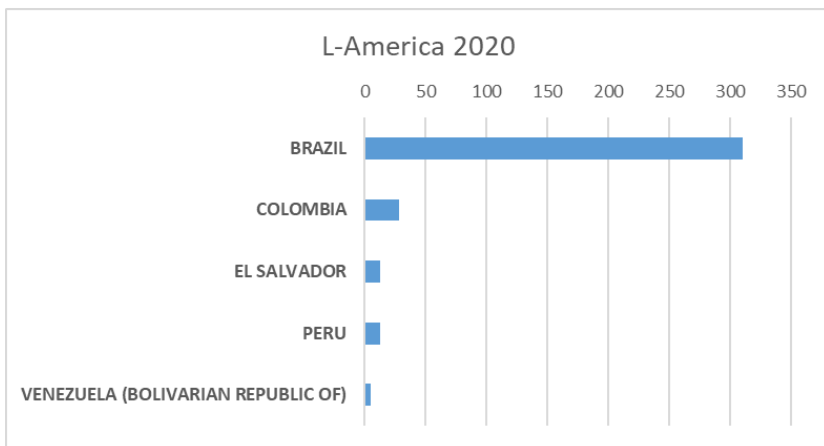

Main destinations Voluntary Returns per Continent 2020:

International Organization for Migration (IOM)
The UN Migration Agency

Voluntary Returns per Region / Continent 2020

Voluntary Returns per Continent	January	February	March	April	May	June	July	2020
Africa	16	23	10	0	0	1	12	62
Asia	64	38	19	22	6	8	17	174
Europe	62	64	30	9	20	53	55	293
Latin America and the Caribbean	60	79	47	30	38	67	54	375
Northern America	0	0	0	0	0	0	0	0
Oceania	0	0	0	0	0	0	0	0
Grand Total	202	204	106	61	64	129	138	904

Voluntary Returns per Province 2020

Voluntary Returns per Province	January	February	March	April	May	June	July	2020
Antwerpen	35	35	8	14	2	10	18	122
Brabant Wallon	4	0	0	1	0	0	2	7
Brussels City	87	124	77	38	48	81	77	532
Hainaut	22	1	3	2	1	7	16	52
Liège	3	10	2	4	4	1	2	26
Limburg	16	6	1	0	0	4	0	27
Luxembourg	6	7	0	0	1	3	9	26
Namur	6	7	2	0	0	0	0	15
Oost-Vlaanderen	16	9	4	2	2	5	7	45
Vlaams-Brabant	4	4	4	0	6	5	1	24
West-Vlaanderen	3	1	5	0	0	13	6	28
Grand Total	202	204	106	61	64	129	138	904