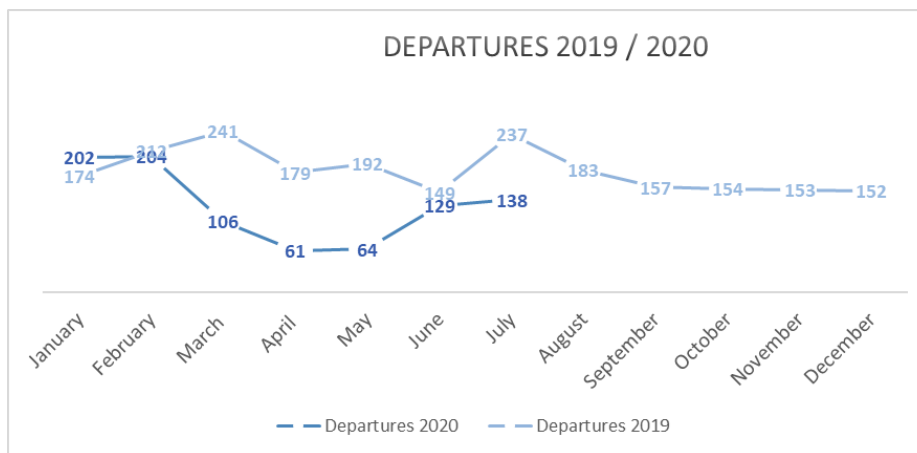

ASSISTED VOLUNTARY RETURN FROM BELGIUM (REAB)

MONTHLY QUANTITATIVE REPORT – JULY 2020

138 IOM AVR from Belgium in July. **100%** by plane, **0%** by land

30 % received a small cash reinstallation grant (EUR 250 adult/EUR 125 child) and **98** persons received transit assistance to reach final destination

904 IOM AVR from Belgium in 2020 to **71** countries of origin

On 17th March 2020, the Assisted Voluntary Return and Reintegration from Belgium was temporarily put on hold due to the Covid-19 pandemic. As countries drastically reduced the entry to their territories and many airlines suspended their international and domestic flights, the safe and orderly travel of the AVRR beneficiaries until final destination, could no longer be guaranteed.

IOM currently organizes voluntary returns on a case by case basis and remains in contact with migrants and partners to prepare the return files and reviews the situation on a daily basis to resume the voluntary return as soon as the situation allows it.

For specific questions related to Covid-19, partners and migrants can contact IOM's hotline:

- NL: +32 499 64 80 94 (Tel, SMS, WhatsApp, Viber)
- FR: +32 491 56 05 23 (Tel, SMS, WhatsApp, Viber)

Number of AVR beneficiaries 2019/2020:¹

¹ The AVR figures refer to the assisted voluntary returns organized via IOM. For a full overview of the voluntary return figures from Belgium, please consult the Fedasil website: <https://www.fedasil.be/en/statistics>