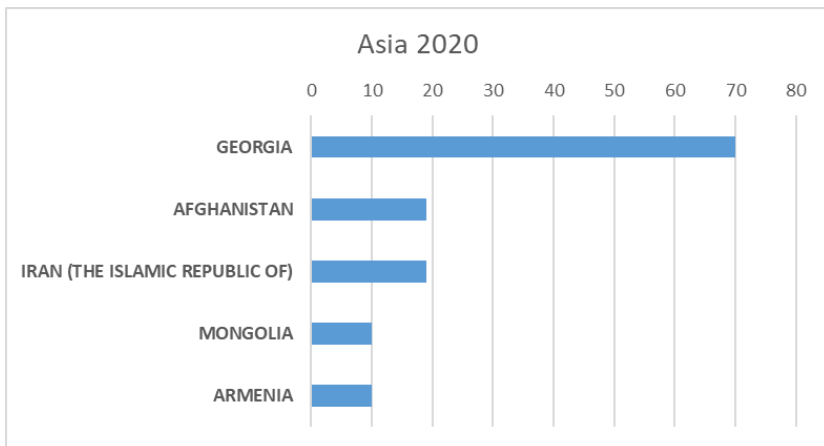

Main destinations Voluntary Returns per Continent 2020:

International Organization for Migration (IOM)
The UN Migration Agency

Voluntary Returns per Region / Continent 2020

Voluntary Returns per Continent	January	February	March	April	May	June	July	2020
Africa	16	23	10	0	0	1	12	62
Asia	64	38	19	22	6	8	17	174
Europe	62	64	30	9	20	53	55	293
Latin America and the Caribbean	60	79	47	30	38	67	54	375
Northern America	0	0	0	0	0	0	0	0
Oceania	0	0	0	0	0	0	0	0
Grand Total	202	204	106	61	64	129	138	904

Voluntary Returns per Province 2020

Voluntary Returns per Province	January	February	March	April	May	June	July	2020
Antwerpen	35	35	8	14	2	10	18	122
Brabant Wallon	4	0	0	1	0	0	2	7
Brussels City	87	124	77	38	48	81	77	532
Hainaut	22	1	3	2	1	7	16	52
Liège	3	10	2	4	4	1	2	26
Limburg	16	6	1	0	0	4	0	27
Luxembourg	6	7	0	0	1	3	9	26
Namur	6	7	2	0	0	0	0	15
Oost-Vlaanderen	16	9	4	2	2	5	7	45
Vlaams-Brabant	4	4	4	0	6	5	1	24
West-Vlaanderen	3	1	5	0	0	13	6	28
Grand Total	202	204	106	61	64	129	138	904