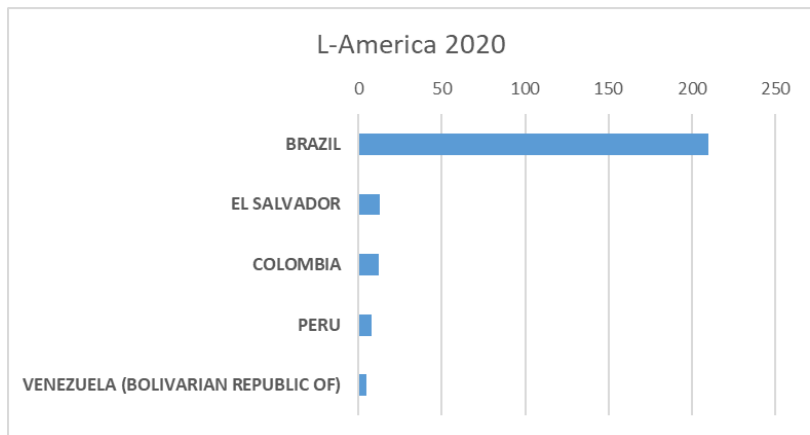

Main destinations Voluntary Returns per Continent 2020:

International Organization for Migration (IOM)
The UN Migration Agency

Voluntary Returns per Region / Continent 2020

Voluntary Returns per Continent	January	February	March	April	May	2020
Africa	16	23	10	0	0	49
Asia	64	38	19	22	6	149
Europe	62	64	30	9	20	185
Latin America and the Caribbean	60	79	47	30	38	254
Northern America	0	0	0	0	0	0
Oceania	0	0	0	0	0	0
Grand Total	202	204	106	61	64	637

Voluntary Returns per Province 2020

Voluntary Returns per Province	January	February	March	April	May	2020
Antwerpen	35	35	8	14	2	94
Brabant Wallon	4	0	0	1	0	5
Brussels City	87	124	77	38	48	374
Hainaut	22	1	3	2	1	29
Liège	3	10	2	4	4	23
Limburg	16	6	1	0	0	23
Luxembourg	6	7	0	0	1	14
Namur	6	7	2	0	0	15
Oost-Vlaanderen	16	9	4	2	2	33
Vlaams-Brabant	4	4	4	0	6	18
West-Vlaanderen	3	1	5	0	0	9
Grand Total	202	204	106	61	64	637