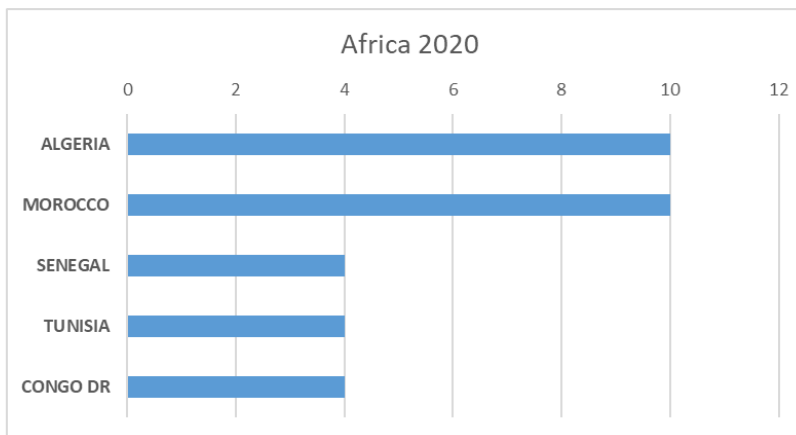

Main destinations Voluntary Returns per Continent 2020:

International Organization for Migration (IOM)
The UN Migration Agency

Voluntary Returns per Region / Continent 2020

Voluntary Returns per Continent	January	February	March	April	May	2020
Africa	16	23	10	0	0	49
Asia	64	38	19	22	6	149
Europe	62	64	30	9	20	185
Latin America and the Caribbean	60	79	47	30	38	254
Northern America	0	0	0	0	0	0
Oceania	0	0	0	0	0	0
Grand Total	202	204	106	61	64	637

Voluntary Returns per Province 2020

Voluntary Returns per Province	January	February	March	April	May	2020
Antwerpen	35	35	8	14	2	94
Brabant Wallon	4	0	0	1	0	5
Brussels City	87	124	77	38	48	374
Hainaut	22	1	3	2	1	29
Liège	3	10	2	4	4	23
Limburg	16	6	1	0	0	23
Luxembourg	6	7	0	0	1	14
Namur	6	7	2	0	0	15
Oost-Vlaanderen	16	9	4	2	2	33
Vlaams-Brabant	4	4	4	0	6	18
West-Vlaanderen	3	1	5	0	0	9
Grand Total	202	204	106	61	64	637