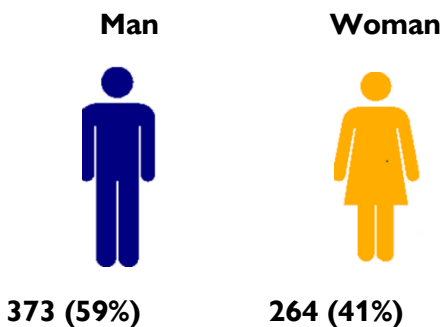

Voluntary Returns per Sex 2020