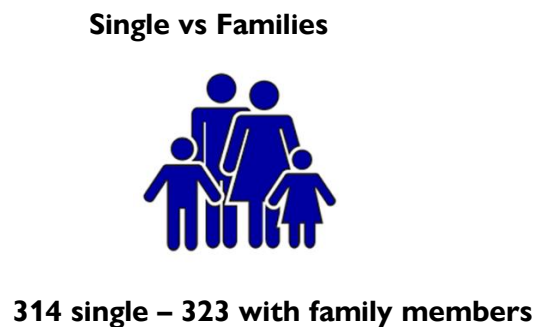

Voluntary Returns per Category 2020

Voluntary Returns per Category	January	February	March	April	May	2020
Asylum stopped	31	26	14	1	4	76
Rejected Asylum seekers	67	54	20	13	10	164
Non Asylum Seekers	104	124	72	47	50	397
Grand Total	202	204	106	61	64	637

Voluntary Returns per Sex 2020

Voluntary Returns per Family composition 2020

International Organization for Migration (IOM)
The UN Migration Agency

Voluntary Returns per Partner Type 2020

Referrals per type of Partner	January	February	March	April	May	2020
Non Governmental Organizations	90	126	67	19	37	339
FEDASIL	103	61	35	25	13	237
Immigration Office	0	2	1	0	1	4
Red Cross Centres	7	8	1	0	5	21
International Organization for Migration	2	7	2	17	8	36
Grand Total	202	204	106	61	64	637

International Organization for Migration (IOM)
The UN Migration Agency

Voluntary Returns / Asylum Requests 2020

Month	Asylum Requests	Voluntary Returns
January	2739	202
February	1990	204
March	1116	106
April	236	61
May	389	64
June		
July		
August		
September		
October		
November		
December		
Grand Total	6470	637