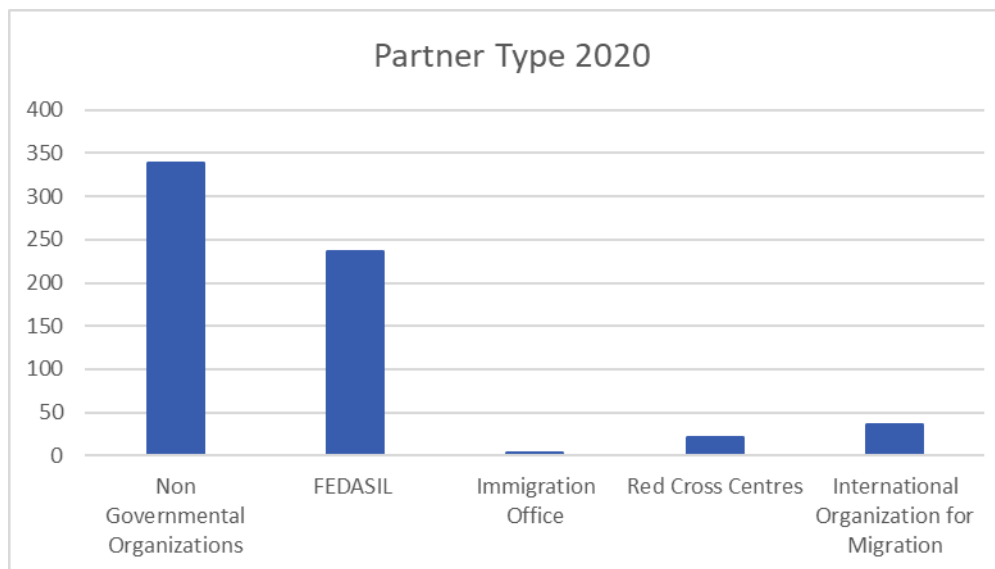

Voluntary Returns per Sex 2020

Voluntary Returns per Family composition 2020

International Organization for Migration (IOM)
The UN Migration Agency

Voluntary Returns per Partner Type 2020

Referrals per type of Partner	January	February	March	April	May	2020
Non Governmental Organizations	90	126	67	19	37	339
FEDASIL	103	61	35	25	13	237
Immigration Office	0	2	1	0	1	4
Red Cross Centres	7	8	1	0	5	21
International Organization for Migration	2	7	2	17	8	36
Grand Total	202	204	106	61	64	637

International Organization for Migration (IOM)
The UN Migration Agency

Voluntary Returns / Asylum Requests 2020

Month	Asylum Requests	Voluntary Returns
January	2739	202
February	1990	204
March	1116	106
April	236	61
May	389	64
June		
July		
August		
September		
October		
November		
December		
Grand Total	6470	637