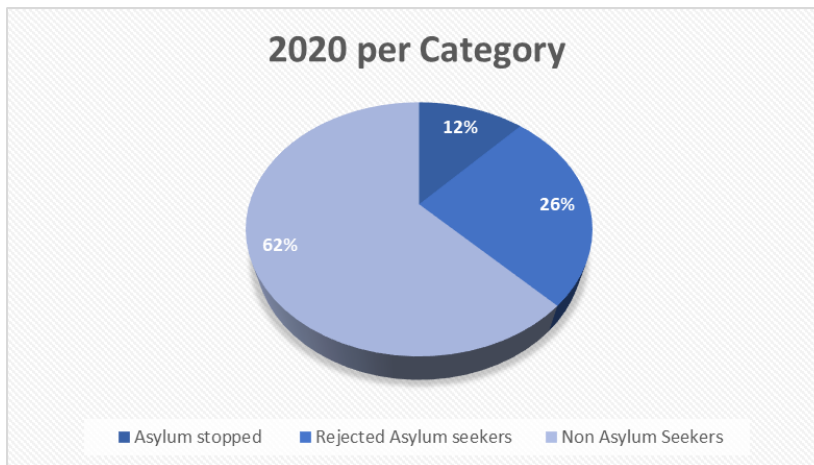

Voluntary Returns per Category 2020