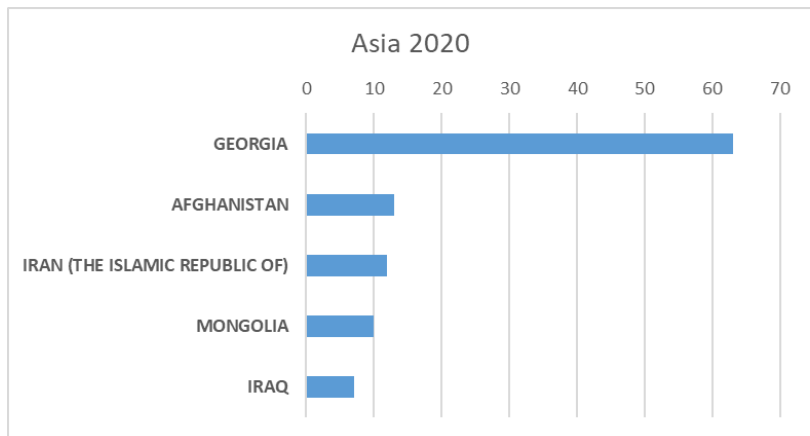

Main destinations Voluntary Returns per Continent 2020:

International Organization for Migration (IOM)
The UN Migration Agency

Voluntary Returns per Region / Continent 2020

Voluntary Returns per Continent	January	February	March	April	May	2020
Africa	16	23	10	0	0	49
Asia	64	38	19	22	6	149
Europe	62	64	30	9	20	185
Latin America and the Caribbean	60	79	47	30	38	254
Northern America	0	0	0	0	0	0
Oceania	0	0	0	0	0	0
Grand Total	202	204	106	61	64	637

Voluntary Returns per Province 2020

Voluntary Returns per Province	January	February	March	April	May	2020
Antwerpen	35	35	8	14	2	94
Brabant Wallon	4	0	0	1	0	5
Brussels City	87	124	77	38	48	374
Hainaut	22	1	3	2	1	29
Liège	3	10	2	4	4	23
Limburg	16	6	1	0	0	23
Luxembourg	6	7	0	0	1	14
Namur	6	7	2	0	0	15
Oost-Vlaanderen	16	9	4	2	2	33
Vlaams-Brabant	4	4	4	0	6	18
West-Vlaanderen	3	1	5	0	0	9
Grand Total	202	204	106	61	64	637