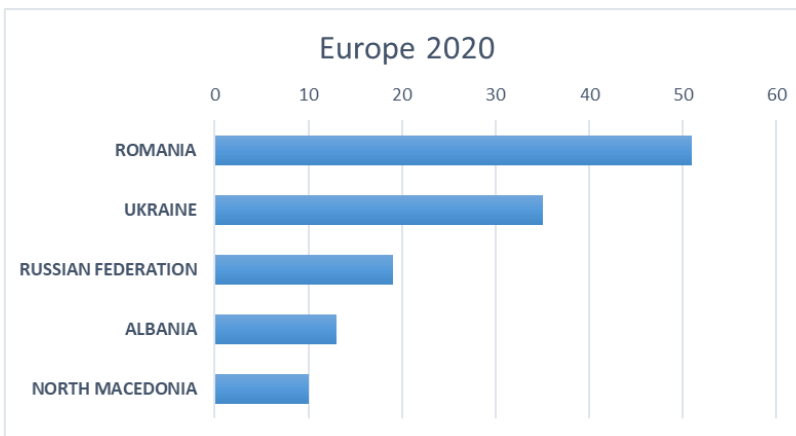

Main destinations Voluntary Returns per Continent 2020:

International Organization for Migration (IOM)
The UN Migration Agency

Voluntary Returns per Region / Continent 2020

Voluntary Returns per Continent	January	February	March	April	May	2020
Africa	16	23	10	0	0	49
Asia	64	38	19	22	6	149
Europe	62	64	30	9	20	185
Latin America and the Caribbean	60	79	47	30	38	254
Northern America	0	0	0	0	0	0
Oceania	0	0	0	0	0	0
Grand Total	202	204	106	61	64	637

Voluntary Returns per Province 2020

Voluntary Returns per Province	January	February	March	April	May	2020
Antwerpen	35	35	8	14	2	94
Brabant Wallon	4	0	0	1	0	5
Brussels City	87	124	77	38	48	374
Hainaut	22	1	3	2	1	29
Liège	3	10	2	4	4	23
Limburg	16	6	1	0	0	23
Luxembourg	6	7	0	0	1	14
Namur	6	7	2	0	0	15
Oost-Vlaanderen	16	9	4	2	2	33
Vlaams-Brabant	4	4	4	0	6	18
West-Vlaanderen	3	1	5	0	0	9
Grand Total	202	204	106	61	64	637