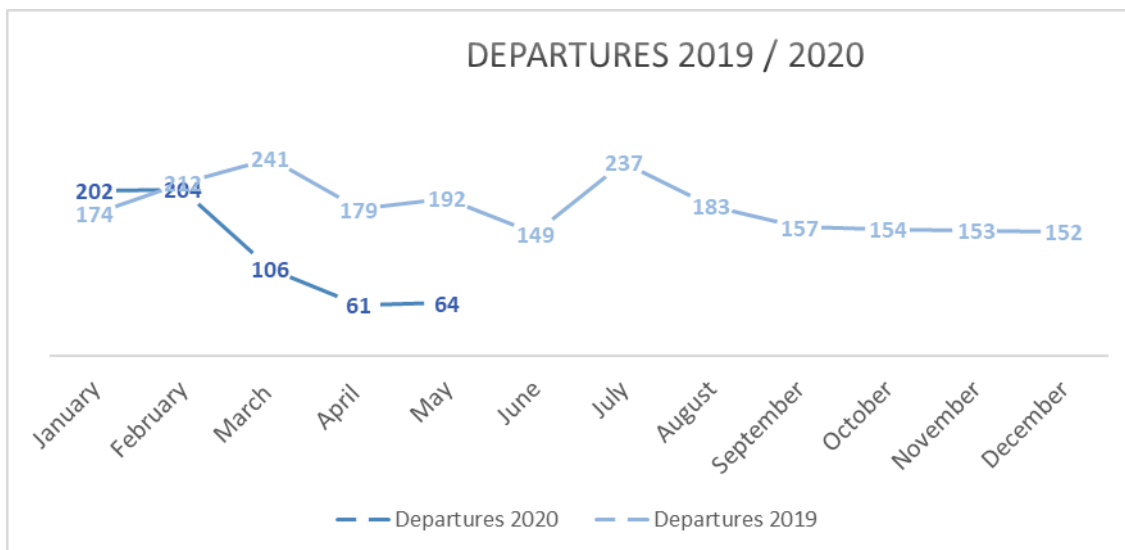

ASSISTED VOLUNTARY RETURN FROM BELGIUM (REAB)

MONTHLY QUANTITATIVE REPORT – MAY 2020

64 IOM AVRRs from Belgium in May. **100%** by plane, **0%** by land

16 % received a small cash reinstatement grant (EUR 250 adult/EUR 125 child) and **58** persons received transit assistance to reach final destination in May

637 IOM AVRRs from Belgium in 2020 to **64** countries of origin

On 17th March 2020, the Assisted Voluntary Return and Reintegration from Belgium was temporarily put on hold due to the Covid-19 pandemic. As countries drastically reduced the entry to their territories and many airlines suspended their international and domestic flights, the safe and orderly travel of the AVRR beneficiaries until final destination, could no longer be guaranteed.

IOM currently organizes voluntary returns on a case by case basis and remains in contact with migrants and partners to prepare the return files and reviews the situation on a daily basis to resume the voluntary return as soon as the situation allows it.

For specific questions related to Covid-19, partners and migrants can contact IOM's hotline:

- NL: +32 499 64 80 94 (Tel, SMS, WhatsApp, Viber)
- FR: +32 491 56 05 23 (Tel, SMS, WhatsApp, Viber)

Number of AVRR beneficiaries 2019/2020:

Country Office for Belgium and Luxembourg

40, Rue Montoyerstraat 1st floor • 1000 Brussels • Belgium
Tel: +32.2.287.70.00 • Fax: +32.2.287.70.05 • E-mail: iombrussels@iom.int
<http://belgium.iom.int>