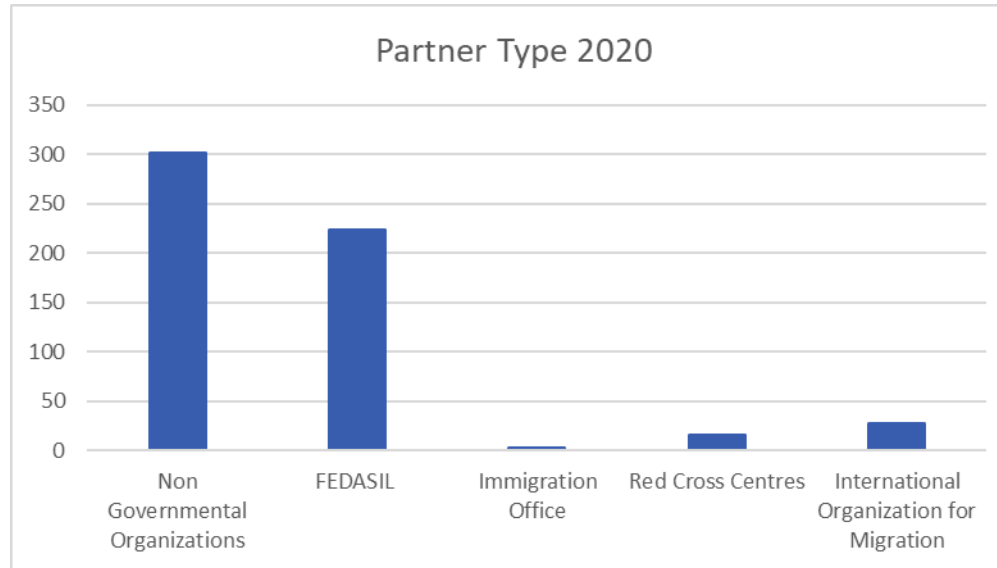

Voluntary Returns per Sex 2020

Voluntary Returns per Family composition 2020

Voluntary Returns per Partner Type 2020

Referrals per type of Partner	January	February	March	April	2020
Non Governmental Organizations	90	126	67	19	302
FEDASIL	103	61	35	25	224
Immigration Office	0	2	1	0	3
Red Cross Centres	7	8	1	0	16
International Organization for Migration	2	7	2	17	28
Grand Total	202	204	106	61	573

International Organization for Migration (IOM)
The UN Migration Agency

Voluntary Returns / Asylum Requests 2020

Month	Asylum Requests	Voluntary Returns
January	2739	202
February	1990	204
March	1116	106
April		61
May		
June		
July		
August		
September		
October		
November		
December		
Grand Total	5845	573