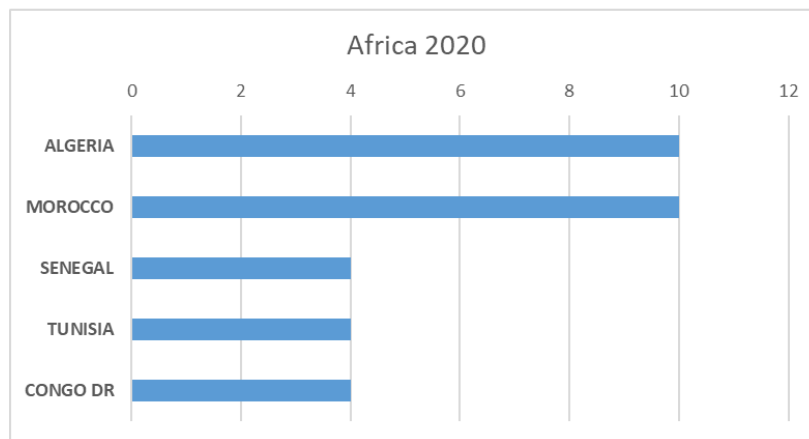

Main destinations Voluntary Returns per Continent 2020:

International Organization for Migration (IOM)
The UN Migration Agency

Voluntary Returns per Region / Continent 2020

Voluntary Returns per Continent	January	February	March	April	2020
Africa	16	23	10	0	49
Asia	64	38	19	22	143
Europe	62	64	30	9	165
Latin America and the Caribbean	60	79	47	30	216
Northern America	0	0	0	0	0
Oceania	0	0	0	0	0
Grand Total	202	204	106	61	573

Voluntary Returns per Province 2020

Voluntary Returns per Province	January	February	March	April	2020
Antwerpen	35	35	8	14	92
Brabant Wallon	4	0	0	1	5
Brussels City	87	124	77	38	326
Hainaut	22	1	3	2	28
Liège	3	10	2	4	19
Limburg	16	6	1	0	23
Luxembourg	6	7	0	0	13
Namur	6	7	2	0	15
Oost-Vlaanderen	16	9	4	2	31
Vlaams-Brabant	4	4	4	0	12
West-Vlaanderen	3	1	5	0	9
Grand Total	202	204	106	61	573