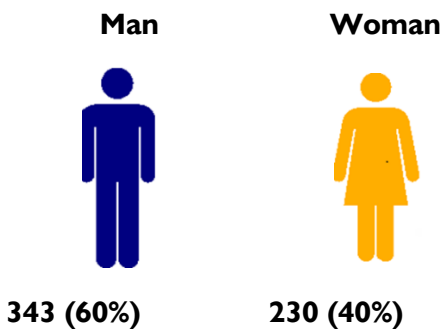

Voluntary Returns per Sex 2020