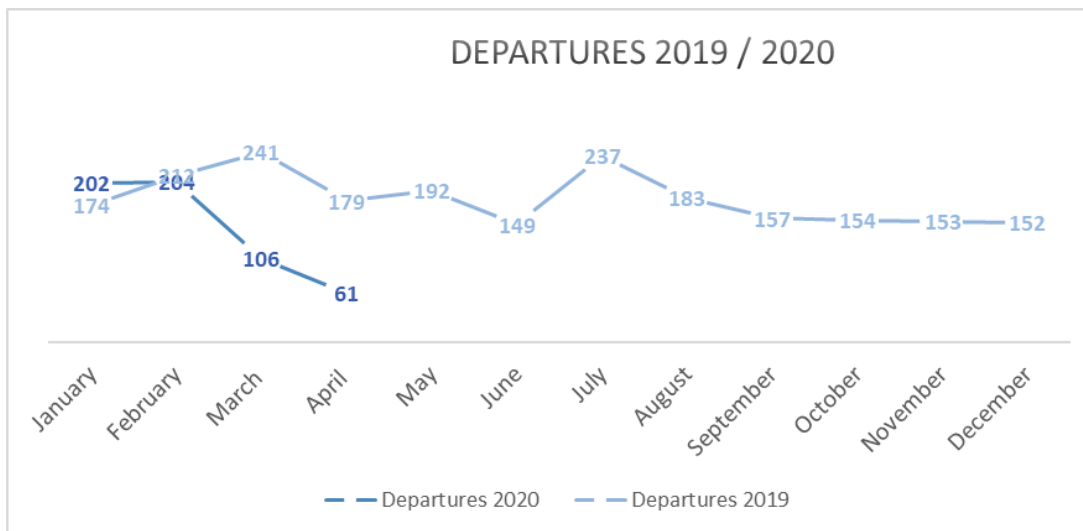

ASSISTED VOLUNTARY RETURN FROM BELGIUM (REAB)

MONTHLY QUANTITATIVE REPORT – APRIL 2020

61 IOM AVRRs from Belgium in April. 100% by plane, 0% by land	5 % received a small cash reinstatement grant (EUR 250 adult/EUR 125 child) and 32 persons received transit assistance to reach final destination in April	573 IOM AVRRs from Belgium in 2020 to 64 countries of origin

On 17th March 2020, the Assisted Voluntary Return and Reintegration from Belgium was temporarily put on hold due to the Covid-19 pandemic. As countries drastically reduced the entry to their territories and many airlines suspended their international and domestic flights, the safe and orderly travel of the AVRR beneficiaries until final destination, could no longer be guaranteed.

IOM remains in contact with migrants and partners to prepare the return files and reviews the situation on a daily basis to resume the voluntary return as soon as the situation allows it.

For specific questions related to Covid-19, partners and migrants can contact IOM's hotline:

- NL: +32 499 64 80 94 (Tel, SMS, WhatsApp, Viber)
- FR: +32 491 56 05 23 (Tel, SMS, WhatsApp, Viber)

Number of AVRR beneficiaries 2019/2020: