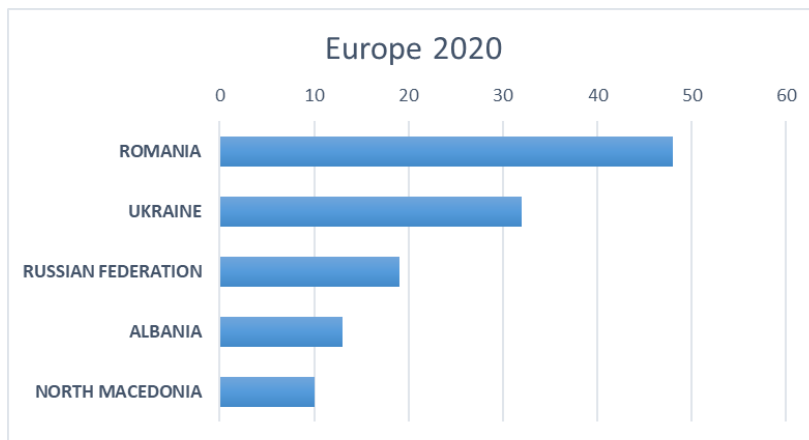

Main destinations Voluntary Returns per Continent 2020:

International Organization for Migration (IOM)
The UN Migration Agency

Voluntary Returns per Region / Continent 2020

Voluntary Returns per Continent	January	February	March	April	2020
Africa	16	23	10	0	49
Asia	64	38	19	22	143
Europe	62	64	30	9	165
Latin America and the Caribbean	60	79	47	30	216
Northern America	0	0	0	0	0
Oceania	0	0	0	0	0
Grand Total	202	204	106	61	573

Voluntary Returns per Province 2020

Voluntary Returns per Province	January	February	March	April	2020
Antwerpen	35	35	8	14	92
Brabant Wallon	4	0	0	1	5
Brussels City	87	124	77	38	326
Hainaut	22	1	3	2	28
Liège	3	10	2	4	19
Limburg	16	6	1	0	23
Luxembourg	6	7	0	0	13
Namur	6	7	2	0	15
Oost-Vlaanderen	16	9	4	2	31
Vlaams-Brabant	4	4	4	0	12
West-Vlaanderen	3	1	5	0	9
Grand Total	202	204	106	61	573