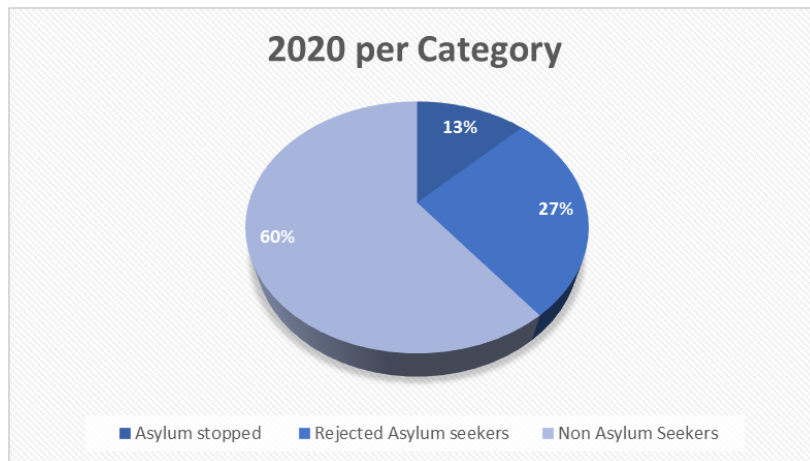

Voluntary Returns per Category 2020