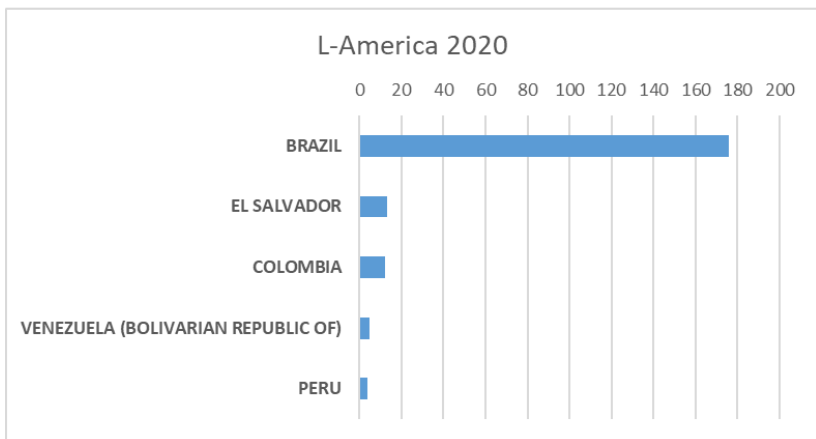

Main destinations Voluntary Returns per Continent 2020:

International Organization for Migration (IOM)
The UN Migration Agency

Voluntary Returns per Region / Continent 2020

Voluntary Returns per Continent	January	February	March	April	2020
Africa	16	23	10	0	49
Asia	64	38	19	22	143
Europe	62	64	30	9	165
Latin America and the Caribbean	60	79	47	30	216
Northern America	0	0	0	0	0
Oceania	0	0	0	0	0
Grand Total	202	204	106	61	573

Voluntary Returns per Province 2020

Voluntary Returns per Province	January	February	March	April	2020
Antwerpen	35	35	8	14	92
Brabant Wallon	4	0	0	1	5
Brussels City	87	124	77	38	326
Hainaut	22	1	3	2	28
Liège	3	10	2	4	19
Limburg	16	6	1	0	23
Luxembourg	6	7	0	0	13
Namur	6	7	2	0	15
Oost-Vlaanderen	16	9	4	2	31
Vlaams-Brabant	4	4	4	0	12
West-Vlaanderen	3	1	5	0	9
Grand Total	202	204	106	61	573