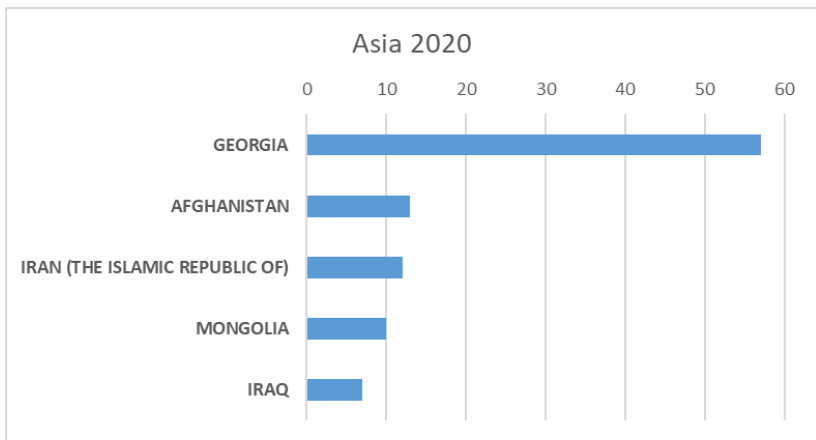

Main destinations Voluntary Returns per Continent 2020:

International Organization for Migration (IOM)
The UN Migration Agency

Voluntary Returns per Region / Continent 2020

Voluntary Returns per Continent	January	February	March	April	2020
Africa	16	23	10	0	49
Asia	64	38	19	22	143
Europe	62	64	30	9	165
Latin America and the Caribbean	60	79	47	30	216
Northern America	0	0	0	0	0
Oceania	0	0	0	0	0
Grand Total	202	204	106	61	573

Voluntary Returns per Province 2020

Voluntary Returns per Province	January	February	March	April	2020
Antwerpen	35	35	8	14	92
Brabant Wallon	4	0	0	1	5
Brussels City	87	124	77	38	326
Hainaut	22	1	3	2	28
Liège	3	10	2	4	19
Limburg	16	6	1	0	23
Luxembourg	6	7	0	0	13
Namur	6	7	2	0	15
Oost-Vlaanderen	16	9	4	2	31
Vlaams-Brabant	4	4	4	0	12
West-Vlaanderen	3	1	5	0	9
Grand Total	202	204	106	61	573