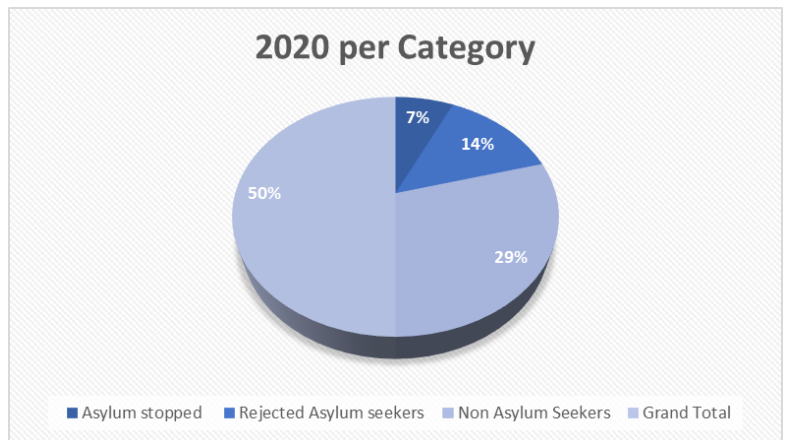

International Organization for Migration (IOM)

The UN Migration Agency

Countries or areas/places of return	March		Total Departures 2020	Total Registrations 2020
	Departed	Registered		
POLAND			0	1
PORTUGAL			0	0
ROMANIA	8	2	44	55
RUSSIAN FEDERATION	2	13	19	42
RWANDA			1	1
SAUDI ARABIA			0	0
SAO TOME AND PRINCIPE			0	0
SENEGAL		1	4	5
SERBIA			2	2
SIERRA LEONE			0	0
SLOVAKIA	1	1	9	14
SOMALIA		2	0	2
SOUTH AFRICA			0	0
SOUTH SUDAN			0	1
SPAIN			0	0
SRI LANKA			2	2
SUDAN			0	0
SURINAME			1	1
SYRIAN ARAB REPUBLIC			0	0
SWEDEN			0	1
TAIWAN PROVINCE OF THE PEOPLE'S REPUBLIC OF CHINA			0	0
TAJIKISTAN			0	0
TANZANIA, UNITED REPUBLIC OF			0	0
THAILAND			1	1
TOGO	1		1	1
TRINIDAD AND TOBAGO			0	0
TUNISIA			4	5
TURKEY			3	3
TUVALU			0	0
UGANDA		1	0	1
UKRAINE	7	11	32	35
UNITED ARABES EMIRATES			0	0
UNITED KINGDOM			0	0
UNITED STATES OF AMERICA		1	0	1
URUGUAY			0	0
UZBEKISTAN			0	0
VENEZUELA (BOLIVARIAN REPUBLIC OF)		5	5	6
VIET NAM			0	0
YEMEN			0	0
ZAMBIA			0	0
ZIMBABWE			0	0
KOSOVO UNSCR 1244	1	2	5	6
Grand Total	106	187	512	730

Main destinations Voluntary Returns per Continent 2020:

International Organization for Migration (IOM)
The UN Migration Agency

Voluntary Returns per Region / Continent 2020

Voluntary Returns per Continent	January	February	March	2020
Africa	16	23	10	49
Asia	64	38	19	121
Europe	62	64	30	156
Latin America and the Caribbean	60	79	47	186
Northern America	0	0	0	0
Oceania	0	0	0	0
Grand Total	202	204	106	512

Voluntary Returns per Province 2020

[Statistics not available– will be updated later]

Voluntary Returns per Category 2020

Voluntary Returns per Category	January	February	March	2020
Asylum stopped	31	26	14	71
Rejected Asylum seekers	67	54	20	141
Non Asylum Seekers	104	124	72	300
Grand Total	202	204	106	512