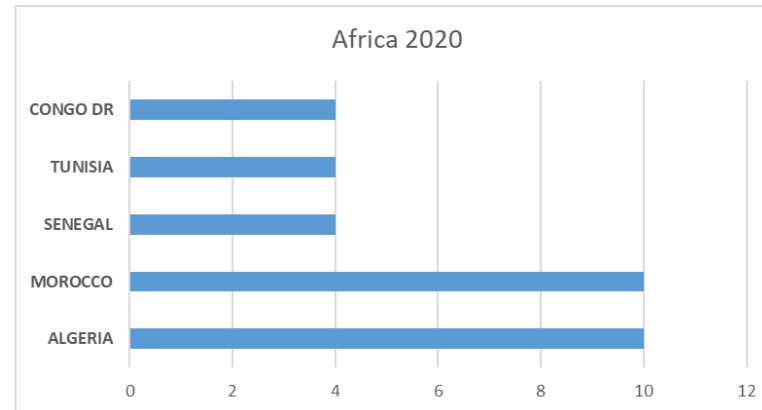

Main destinations Voluntary Returns per Continent 2020:

International Organization for Migration (IOM)
The UN Migration Agency

Voluntary Returns per Region / Continent 2020

Voluntary Returns per Continent	January	February	March	2020
Africa	16	23	10	49
Asia	64	38	19	121
Europe	62	64	30	156
Latin America and the Caribbean	60	79	47	186
Northern America	0	0	0	0
Oceania	0	0	0	0
Grand Total	202	204	106	512

Voluntary Returns per Province 2020

[Statistics not available– will be updated later]