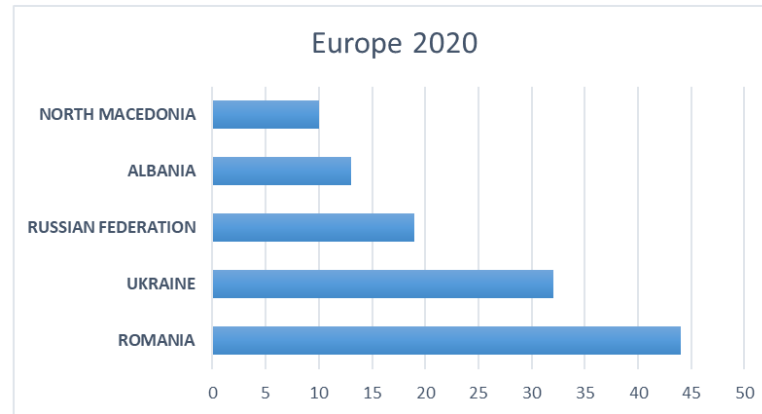

Main destinations Voluntary Returns per Continent 2020:

International Organization for Migration (IOM)
The UN Migration Agency

Voluntary Returns per Region / Continent 2020

Voluntary Returns per Continent	January	February	March	2020
Africa	16	23	10	49
Asia	64	38	19	121
Europe	62	64	30	156
Latin America and the Caribbean	60	79	47	186
Northern America	0	0	0	0
Oceania	0	0	0	0
Grand Total	202	204	106	512

Voluntary Returns per Province 2020

[Statistics not available– will be updated later]