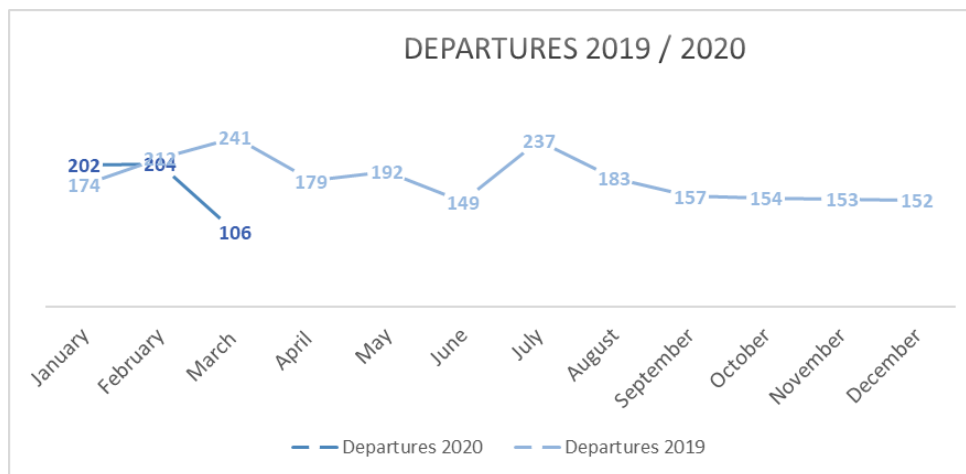

ASSISTED VOLUNTARY RETURN FROM BELGIUM (REAB)

MONTHLY QUANTITATIVE REPORT – MARCH 2020

106 IOM AVRRs from Belgium in March. **91%** by plane, **9%** by land

34 % received a small cash reinstallation grant (EUR 250 adult/EUR 125 child) and **25** persons received transit assistance to reach final destination in March

512 IOM AVRRs from Belgium in 2020 to **70** countries of origin

On 17th March 2020, the Assisted Voluntary Return and Reintegration from Belgium was temporarily put on hold due to the Covid-19 pandemic. As countries drastically reduced the entry to their territories and many airlines suspended their international and domestic flights, the safe and orderly travel of the AVRR beneficiaries until final destination, could no longer be guaranteed.

IOM remains in contact with migrants and partners to prepare the return files and reviews the situation on a daily basis to resume the voluntary return as soon as the situation allows it.

For specific questions related to Covid-19, partners and migrants can contact IOM's hotline:

- NL - Karel Michiels: +32 499 64 80 94 (Tel, SMS, WhatsApp, Viber)
- FR - Charlotte Crahay: +32 491 56 05 23 (Tel, SMS, WhatsApp, Viber)

Number of AVRR beneficiaries 2019/2020:

Country Office for Belgium and Luxembourg

40, Rue Montoyerstraat 1st floor • 1000 Brussels • Belgium
Tel: +32.2.287.70.00 • Fax: +32.2.287.70.05 • E-mail: iombrussels@iom.int
<http://belgium.iom.int>