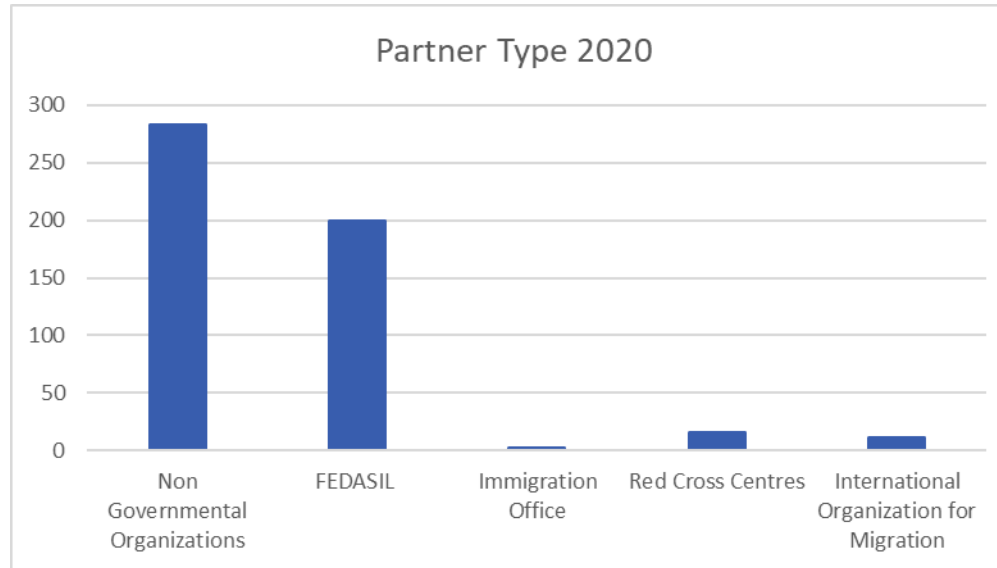

Voluntary Returns per Sex 2020

304 (59%)

208 (41%)

Voluntary Returns per Family composition 2020

Single vs Families

257 single – 255 with family members

Voluntary Returns per Partner Type 2020

Referrals per type of Partner	January	February	March	2020
Non Governmental Organizations	90	126	67	283
FEDASIL	103	61	35	199
Immigration Office	0	2	1	3
Red Cross Centres	7	8	1	16
International Organization for Migration	2	7	2	11
Grand Total	202	204	106	512

International Organization for Migration (IOM)
The UN Migration Agency

Voluntary Returns / Asylum Requests 2020

Month	Asylum Requests	Voluntary Returns
January	2739	202
February	1990	204
March		106
April		
May		
June		
July		
August		
September		
October		
November		
December		
Grand Total	4729	512