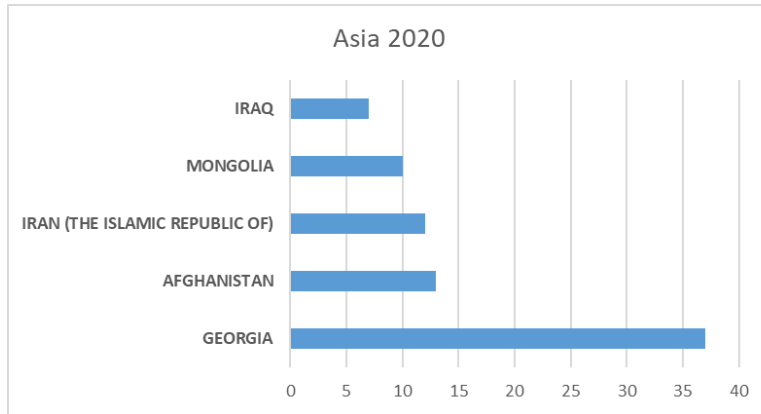

Main destinations Voluntary Returns per Continent 2020:

International Organization for Migration (IOM)
The UN Migration Agency

Voluntary Returns per Region / Continent 2020

Voluntary Returns per Continent	January	February	March	2020
Africa	16	23	10	49
Asia	64	38	19	121
Europe	62	64	30	156
Latin America and the Caribbean	60	79	47	186
Northern America	0	0	0	0
Oceania	0	0	0	0
Grand Total	202	204	106	512

Voluntary Returns per Province 2020

[Statistics not available– will be updated later]