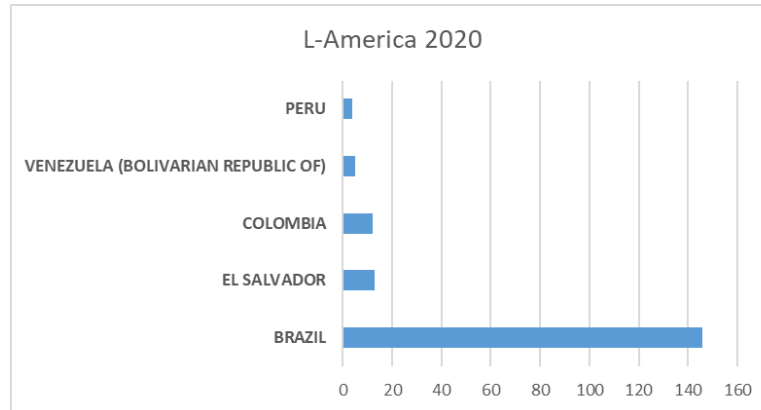

Main destinations Voluntary Returns per Continent 2020:

International Organization for Migration (IOM)
The UN Migration Agency

Voluntary Returns per Region / Continent 2020

Voluntary Returns per Continent	January	February	March	2020
Africa	16	23	10	49
Asia	64	38	19	121
Europe	62	64	30	156
Latin America and the Caribbean	60	79	47	186
Northern America	0	0	0	0
Oceania	0	0	0	0
Grand Total	202	204	106	512

Voluntary Returns per Province 2020

[Statistics not available– will be updated later]